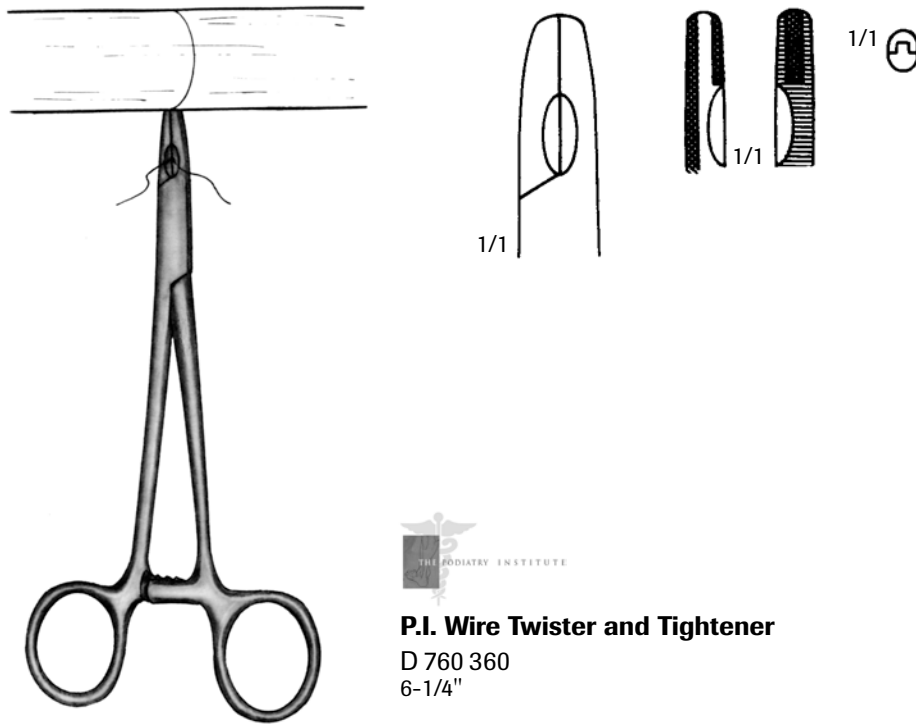

# Wire Twisters

**P.I. Wire Twister and Tightener**

D 760 360  
6-1/4"

**Wire Twisting Forceps**

D 545 120  
8" with Carbide Inserts  
4mm tip