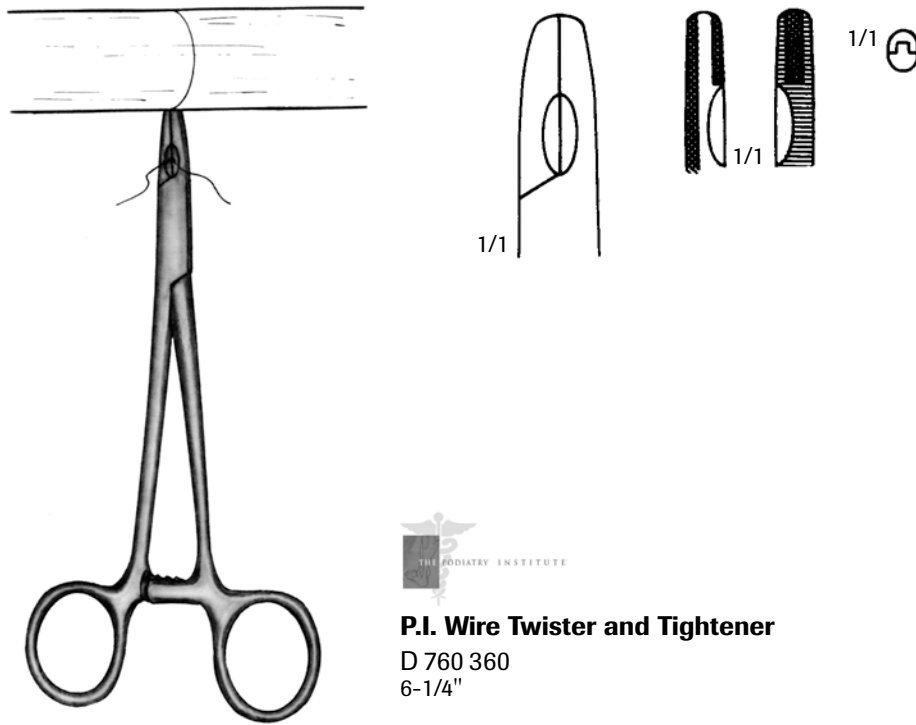

Wire Twisters

P.I. Wire Twister and Tightener

D 760 360
6-1/4"

Wire Twisting Forceps

D 545 120
8" with Carbide Inserts
4mm tip