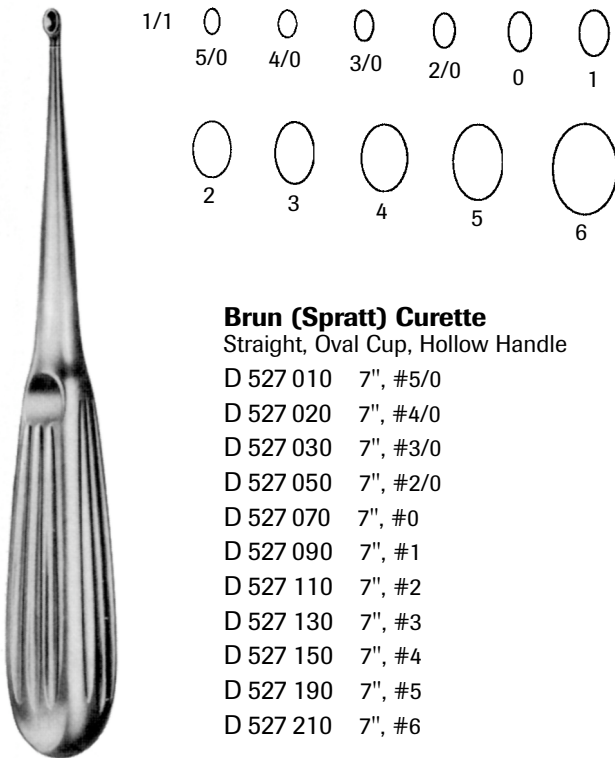

Bone Currettes

Williger Bone Curette
 D 358 200
 5-1/2" Double Ended,
 3mm and 4mm Oval Cups

Volkmann Curette
 Oval and Round Cups, Double Ended
 D 527 500 5"
 D 527 520 6-1/2"
 D 527 510 8"

Brun (Spratt) Curette
 Straight, Oval Cup, Hollow Handle
 D 527 010 7", #5/0
 D 527 020 7", #4/0
 D 527 030 7", #3/0
 D 527 050 7", #2/0
 D 527 070 7", #0
 D 527 090 7", #1
 D 527 110 7", #2
 D 527 130 7", #3
 D 527 150 7", #4
 D 527 190 7", #5
 D 527 210 7", #6

Piffard Curette
 D 356 970
 5-1/2" Large