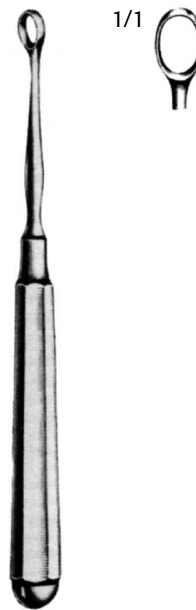

Bone Currettes

Williger Bone Curette
 D 358 200
 5-1/2" Double Ended,
 3mm and 4mm Oval Cups

Volkmann Curette
 Oval and Round Cups, Double Ended
 D 527 500 5"
 D 527 520 6-1/2"
 D 527 510 8"

Brun (Spratt) Curette
 Straight, Oval Cup, Hollow Handle
 D 527 010 7", #5/0
 D 527 020 7", #4/0
 D 527 030 7", #3/0
 D 527 050 7", #2/0
 D 527 070 7", #0
 D 527 090 7", #1
 D 527 110 7", #2
 D 527 130 7", #3
 D 527 150 7", #4
 D 527 190 7", #5
 D 527 210 7", #6

Piffard Curette
 D 356 970
 5-1/2" Large