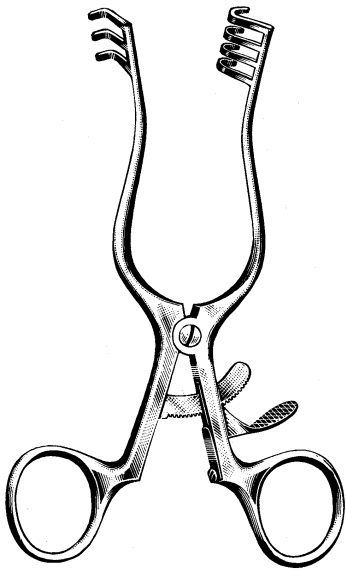

# Self-Retaining Retractors

## Weitlaner Retractor

2x3 Prongs

D 586 820 4" Sharp

D 586 840 4" Blunt

3x4 Prongs

D 586 880 5-1/2" Sharp

D 586 920 6-1/2" Sharp

D 587 080 5-1/2" Blunt

D 587 120 6-1/2" Blunt

*Replacement springs  
available, contact your sales  
representative for details.*