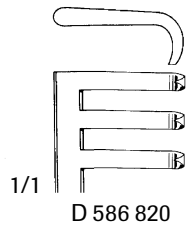

# Self-Retaining Retractors

## Weitlaner Retractor

2x3 Prongs

D 586 820 4" Sharp

D 586 840 4" Blunt

3x4 Prongs

D 586 880 5-1/2" Sharp

D 586 920 6-1/2" Sharp

D 587 080 5-1/2" Blunt

D 587 120 6-1/2" Blunt

*Replacement springs  
available, contact your sales  
representative for details.*