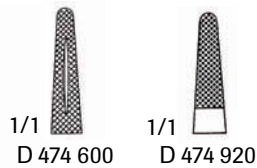

Needle Holders

Halsey Needle Holder

- D 472 540 5" Smooth
- D 472 550 5" Smooth, Carbide
- D 472 560 5-1/4" Serrated
- D 472 570 5" Serrated, Carbide

Webster Needle Holder

- D 472 580 5" Smooth
- D 472 600 5" Smooth, Carbide

Hegar Baumgartner Needle Holder

- D 473 520 5" Serrated
- D 473 540 5-3/4" Serrated
- D 473 560 5-1/2" Serrated Carbide

Mayo Hegar Needle Holder

- | | | |
|-----------|--------|----------------------|
| Serrated | | |
| D 474 600 | 5-1/4" | D 474 900 5" Carbide |
| D 474 620 | 6" | D 474 920 6" Carbide |
| D 474 680 | 7" | D 474 980 7" Carbide |
| D 474 740 | 8" | D 475 040 8" Carbide |

Crile-Wood (Debaquey) Needle Holder

- | | | |
|-----------|----|----------------------|
| Serrated | | |
| D 473 600 | 6" | D 473 640 6" Carbide |
| D 473 610 | 7" | D 473 650 7" Carbide |
| D 473 620 | 8" | D 473 660 8" Carbide |
| | | D 473 680 9" Carbide |