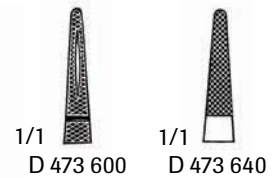

Needle Holders

Halsey Needle Holder

- D 472 540 5" Smooth
- D 472 550 5" Smooth, Carbide
- D 472 560 5-1/4" Serrated
- D 472 570 5" Serrated, Carbide

Webster Needle Holder

- D 472 580 5" Smooth
- D 472 600 5" Smooth, Carbide

Hegar Baumgartner Needle Holder

- D 473 520 5" Serrated
- D 473 540 5-3/4" Serrated
- D 473 560 5-1/2" Serrated Carbide

Mayo Hegar Needle Holder

- | | | |
|-----------|--------|----------------------|
| Serrated | | |
| D 474 600 | 5-1/4" | D 474 900 5" Carbide |
| D 474 620 | 6" | D 474 920 6" Carbide |
| D 474 680 | 7" | D 474 980 7" Carbide |
| D 474 740 | 8" | D 475 040 8" Carbide |

Crile-Wood (Debaquey) Needle Holder

- | | | |
|-----------|----|----------------------|
| Serrated | | |
| D 473 600 | 6" | D 473 640 6" Carbide |
| D 473 610 | 7" | D 473 650 7" Carbide |
| D 473 620 | 8" | D 473 660 8" Carbide |
| | | D 473 680 9" Carbide |