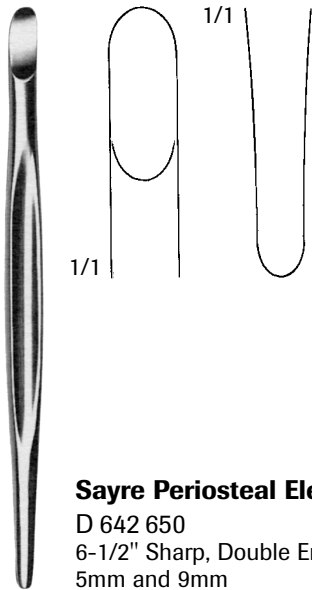

Periosteal Elevators

Sayre Periosteal Elevator
 D 642 650
 6-1/2" Sharp, Double Ended
 5mm and 9mm

Lane Periosteal Elevator
 D 523 980
 7-3/4" Narrow, 6mm Blunt Edge
 D 524 000
 7-3/4" Broad 10mm Blunt Edge

Langenbeck Periosteal Elevator
 D 524 120
 7-3/4" 6mm Narrow, Blunt Edge
 D 524 140
 7-3/4" 17mm Broad, Sharp Edge

Watson-Cheyne Elevator
 D 638 021
 7" Double Ended
 Straight/Curved