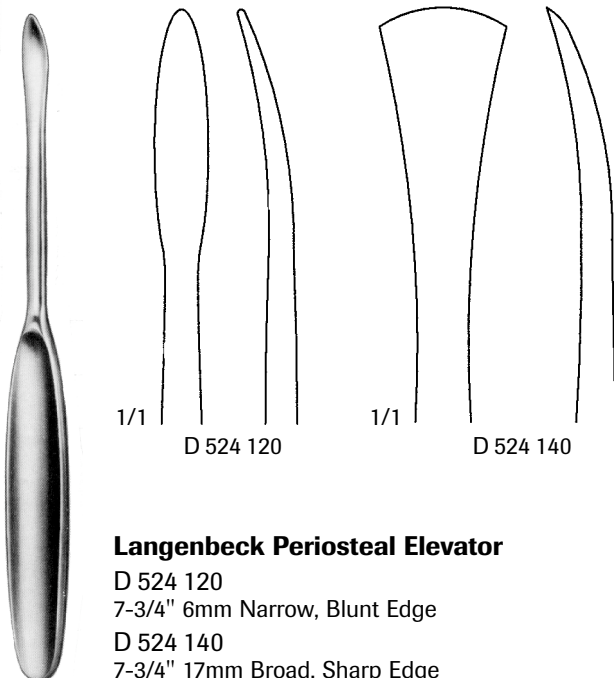

Periosteal Elevators

Sayre Periosteal Elevator
 D 642 650
 6-1/2" Sharp, Double Ended
 5mm and 9mm

Lane Periosteal Elevator
 D 523 980
 7-3/4" Narrow, 6mm Blunt Edge
 D 524 000
 7-3/4" Broad 10mm Blunt Edge

Langenbeck Periosteal Elevator
 D 524 120
 7-3/4" 6mm Narrow, Blunt Edge
 D 524 140
 7-3/4" 17mm Broad, Sharp Edge

Watson-Cheyne Elevator
 D 638 021
 7" Double Ended
 Straight/Curved