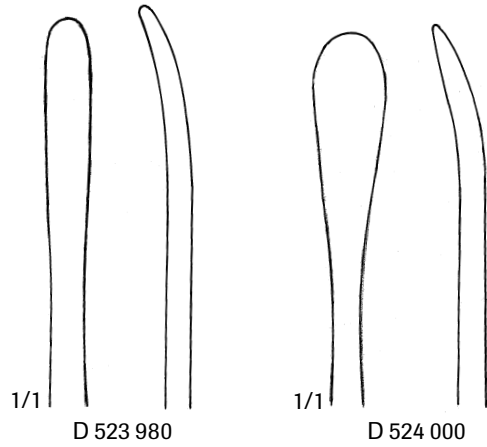

Periosteal Elevators

Sayre Periosteal Elevator
 D 642 650
 6-1/2" Sharp, Double Ended
 5mm and 9mm

Lane Periosteal Elevator
 D 523 980
 7-3/4" Narrow, 6mm Blunt Edge
 D 524 000
 7-3/4" Broad 10mm Blunt Edge

Langenbeck Periosteal Elevator
 D 524 120
 7-3/4" 6mm Narrow, Blunt Edge
 D 524 140
 7-3/4" 17mm Broad, Sharp Edge

Watson-Cheyne Elevator
 D 638 021
 7" Double Ended
 Straight/Curved