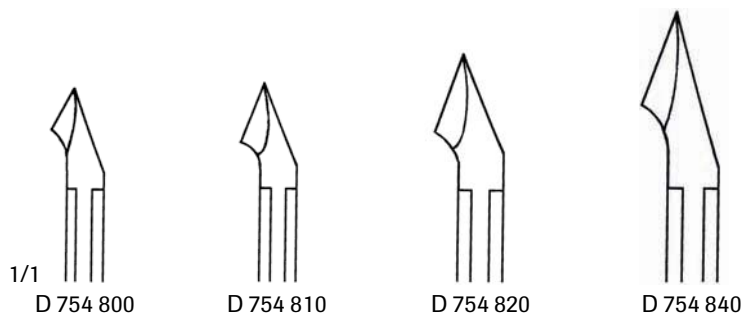

## Nail Splitter

Stainless

D 755 310 4" Tapered

D 755 320 4-1/2" Tapered

D 755 330 5" Tapered

D 755 340 6" Tapered

D 756 380 4-1/2" Delicate

D R11 330 Replacement Springs (2)