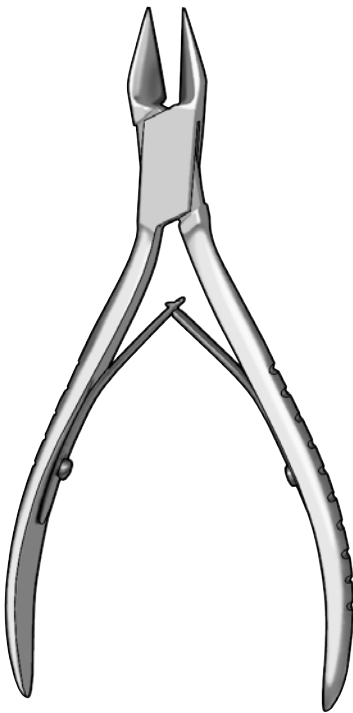

# Nail Splitters and Tissue Nippers

## Nail Splitter

Stainless

D 755 310 4" Tapered

D 755 320 4-1/2" Tapered

D 755 330 5" Tapered

D 755 340 6" Tapered

D 756 380 4-1/2" Delicate

D R11 330 Replacement Springs (2)

## Tissue Nipper

Stainless

D 754 800 4" 6mm

D 754 810 4" 9mm

D 754 820 4-1/2" 11mm

D 754 840 5" 14mm

D R11 330 Replacement Springs (2)