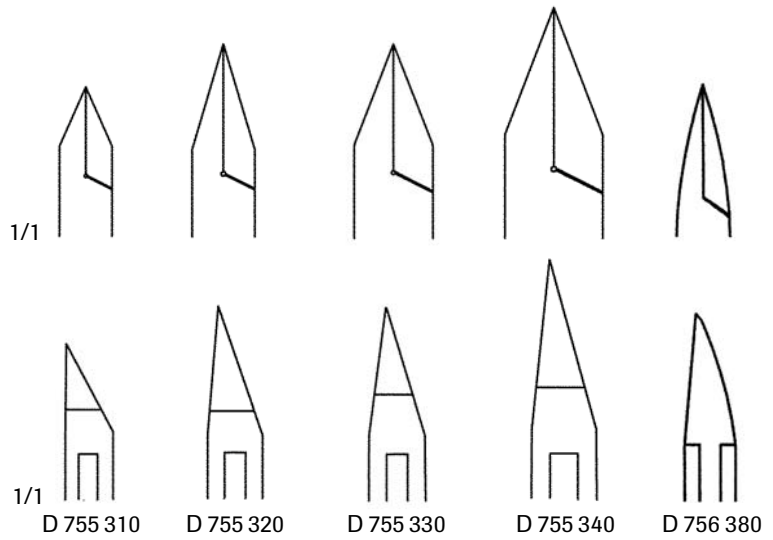

# Nail Splitters and Tissue Nippers

## Nail Splitter

Stainless

D 755 310 4" Tapered

D 755 320 4-1/2" Tapered

D 755 330 5" Tapered

D 755 340 6" Tapered

D 756 380 4-1/2" Delicate

D R11 330 Replacement Springs (2)

## Tissue Nipper

Stainless

D 754 800 4" 6mm

D 754 810 4" 9mm

D 754 820 4-1/2" 11mm

D 754 840 5" 14mm

D R11 330 Replacement Springs (2)