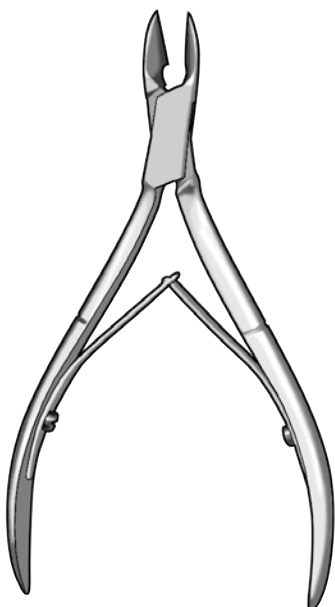

# Nail Splitters and Tissue Nippers

## Nail Splitter

Stainless

D 755 310 4" Tapered

D 755 320 4-1/2" Tapered

D 755 330 5" Tapered

D 755 340 6" Tapered

D 756 380 4-1/2" Delicate

D R11 330 Replacement Springs (2)

## Tissue Nipper

Stainless

D 754 800 4" 6mm

D 754 810 4" 9mm

D 754 820 4-1/2" 11mm

D 754 840 5" 14mm

D R11 330 Replacement Springs (2)