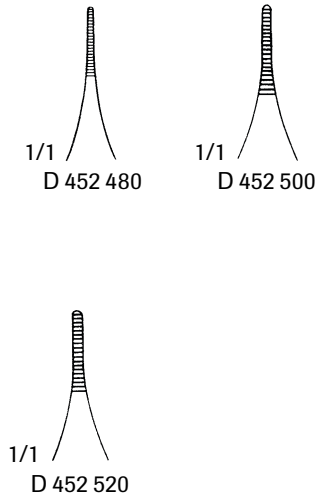

Adson Dressing Forceps

4-3/4" Serrated
D 452 480 Micro Tip
D 452 500 Delicate Tip
D 452 520 Standard Tip
D 452 620 Carbide Tip