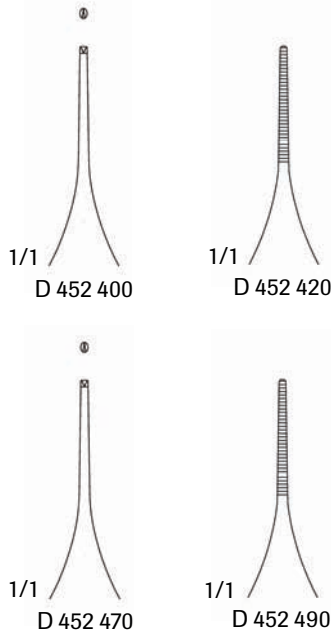

D 426 080 6-1/4"

D 426 180 7-1/4"

D 426 280 8"

D 426 380 9"

### Adson Hemostatic Forceps

D 429 340 7-1/4" Straight

D 429 360 7-1/4" Curved

### Adson Brown Tissue Forceps

D 452 820  
4-3/4" 9x9 Teeth, Side Grasping

### Adson Tissue Forceps

D 452 460 4-3/4" 1x2 Teeth, Micro Tip  
D 452 530 4-3/4" 1x2 Teeth, Serrated Tip  
D 452 540 4-3/4" 1x2 Teeth, Delicate Tip  
D 452 560 4-3/4" 1x2 Teeth, Standard Tip  
D 452 600 4-3/4" 1x2 Teeth, Delicate Tip with Tying Platform  
D 452 580 4-3/4" 2x3 Teeth