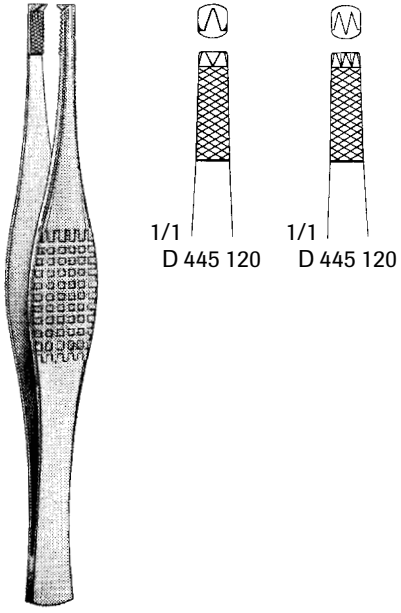

Tissue Forceps

Ferris-Smith Tissue Forceps
with Platform
D 445 120 7" 1x2 Teeth
D 445 140 7" 2x3 Teeth