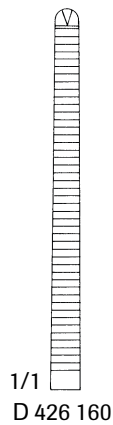

### Rochester-Ochsner Forceps

1x2 Teeth

Straight

D 426 060 6-1/4"

D 426 160 7-1/4"

D 426 260 8"

D 426 360 9"

Curved

D 426 080 6-1/4"

D 426 180 7-1/4"

D 426 280 8"

D 426 380 9"

### Kocher Forceps

1x2 Teeth

D 425 960 5-1/2" Straight

D 425 980 5-1/2" Curved