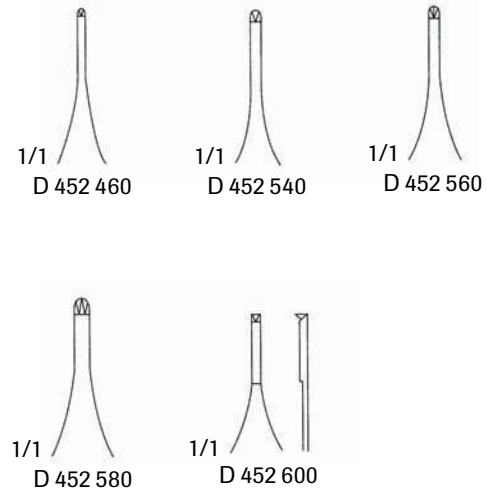

Adson Tissue and Dressing Forceps

Adson Brown Tissue Forceps

D 452 820
4-3/4" 9x9 Teeth, Side Grasping

Adson Tissue Forceps

D 452 460 4-3/4" 1x2 Teeth, Micro Tip
D 452 530 4-3/4" 1x2 Teeth, Serrated Tip
D 452 540 4-3/4" 1x2 Teeth, Delicate Tip
D 452 560 4-3/4" 1x2 Teeth, Standard Tip
D 452 600 4-3/4" 1x2 Teeth, Delicate Tip with Tying Platform
D 452 580 4-3/4" 2x3 Teeth