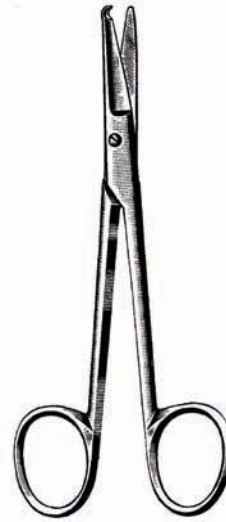

Suture and Bandage Scissors

Shortbent Stitch Scissors

D 412 700
3-1/2" Curved, Delicate

Our Stitch Scissors feature delicate hooked blades for cutting suture.

Spencer Stitch Scissors

D 412 580
3-1/2" Straight, Delicate
D 412 820
4-3/4" Straight, Delicate

1/1
D 378 940

Lister Bandage Scissors

D 378 940
7-1/4"
D 378 980
8" One Large Finger Ring