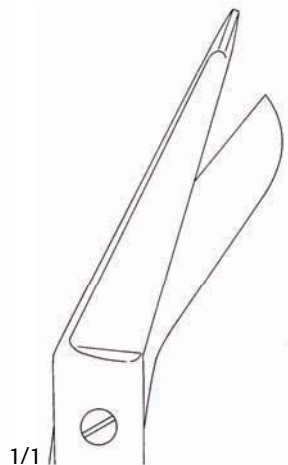

Suture and Bandage Scissors

Shortbent Stitch Scissors

D 412 700
3-1/2" Curved, Delicate

Our Stitch Scissors feature delicate hooked blades for cutting suture.

Spencer Stitch Scissors

D 412 580
3-1/2" Straight, Delicate
D 412 820
4-3/4" Straight, Delicate

1/1
D 378 940

Lister Bandage Scissors

D 378 940
7-1/4"
D 378 980
8" One Large Finger Ring