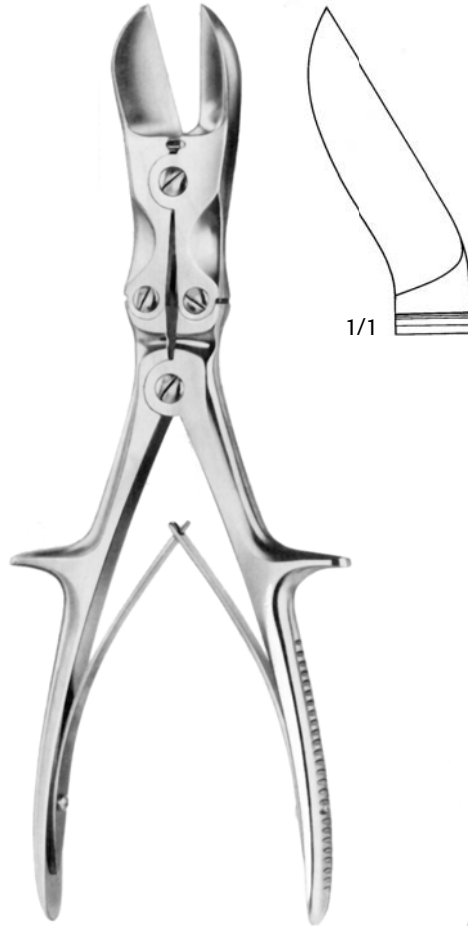

Bone Cutting Forceps

Stille-Liston Forceps
D 535 560
10-1/2" Straight

Stille-Liston Forceps
D 535 600
10-1/2" Angled on Flat

Stille-Horsley Forceps
D 535 640
10-1/2" Angled