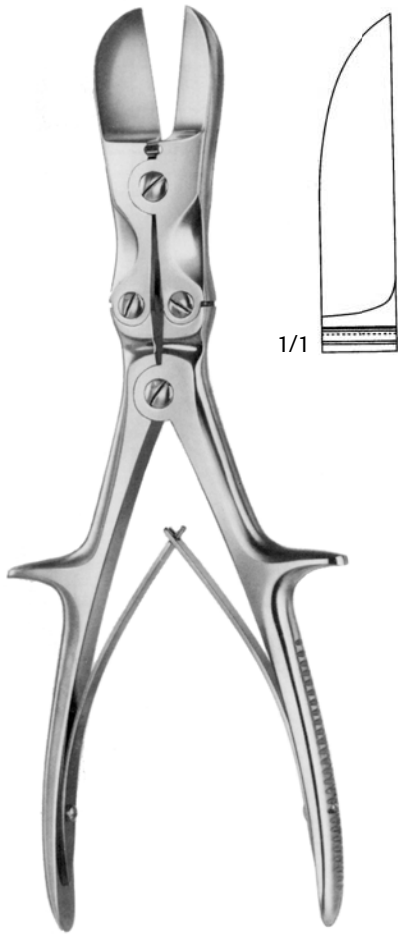

Bone Cutting Forceps

Stille-Liston Forceps
D 535 560
10-1/2" Straight

Stille-Liston Forceps
D 535 600
10-1/2" Angled on Flat

Stille-Horsley Forceps
D 535 640
10-1/2" Angled