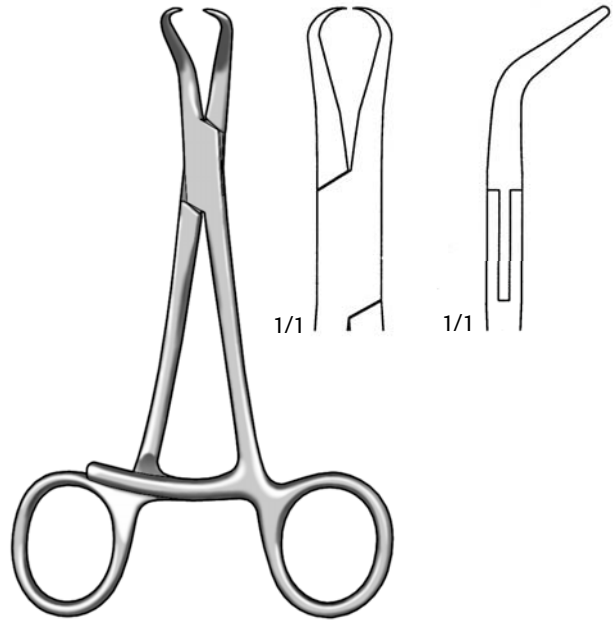

# Bone Reduction Forceps

**Bone Reduction Forceps**  
 D 514 900  
 5" Curved, Pointed Tips

**Stagbeetle Bone Reduction Forceps**  
 D 533 090  
 4-3/4" Curved, Pointed Tips

**Bone Reduction Forceps**  
 D 533 230  
 5" Curved, Serrated with Pointed Tips

**Bone Reduction Forceps**  
 D 533 180  
 5-1/2" Small, Curved