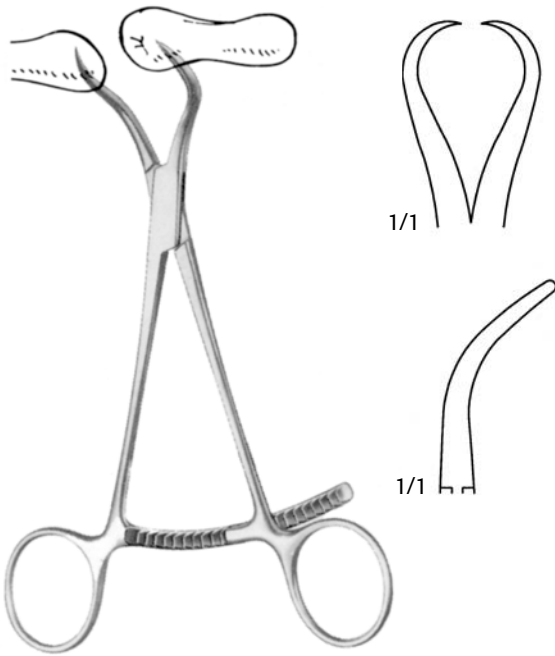

# Bone Reduction Forceps

**Bone Reduction Forceps**  
 D 514 900  
 5" Curved, Pointed Tips

**Stagbeetle Bone Reduction Forceps**  
 D 533 090  
 4-3/4" Curved, Pointed Tips

**Bone Reduction Forceps**  
 D 533 230  
 5" Curved, Serrated with Pointed Tips

**Bone Reduction Forceps**  
 D 533 180  
 5-1/2" Small, Curved