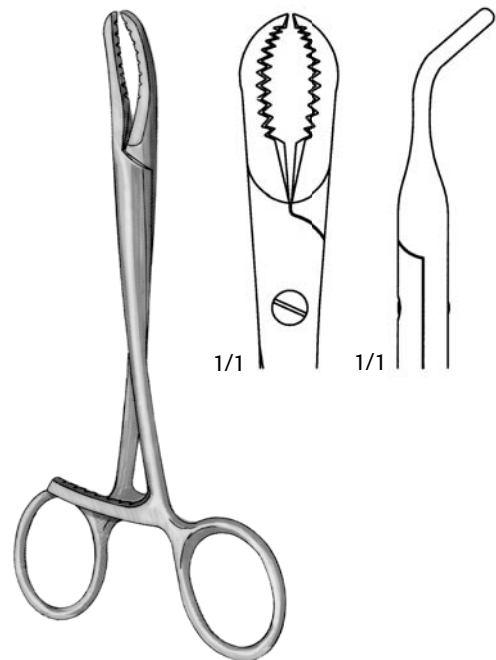

# Bone Reduction Forceps

**Bone Reduction Forceps**  
 D 514 900  
 5" Curved, Pointed Tips

**Stagbeetle Bone Reduction Forceps**  
 D 533 090  
 4-3/4" Curved, Pointed Tips

**Bone Reduction Forceps**  
 D 533 230  
 5" Curved, Serrated with Pointed Tips

**Bone Reduction Forceps**  
 D 533 180  
 5-1/2" Small, Curved