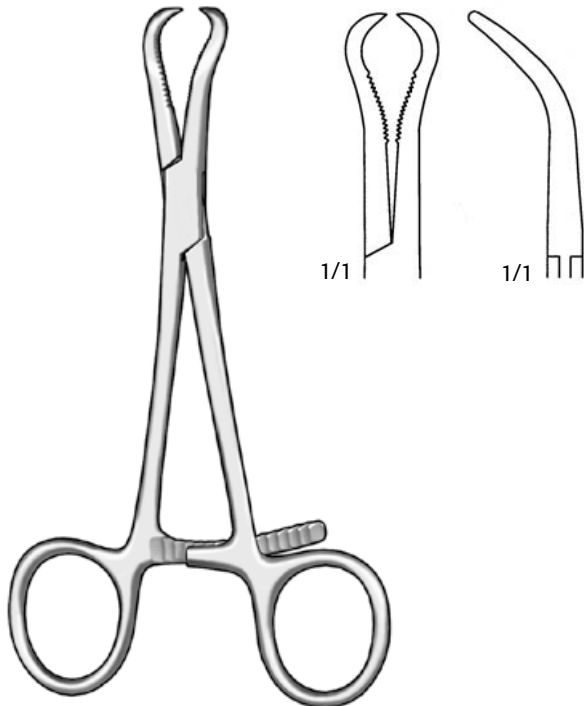

# Bone Reduction Forceps

**Bone Reduction Forceps**  
 D 514 900  
 5" Curved, Pointed Tips

**Stagbeetle Bone Reduction Forceps**  
 D 533 090  
 4-3/4" Curved, Pointed Tips

**Bone Reduction Forceps**  
 D 533 230  
 5" Curved, Serrated with Pointed Tips

**Bone Reduction Forceps**  
 D 533 180  
 5-1/2" Small, Curved