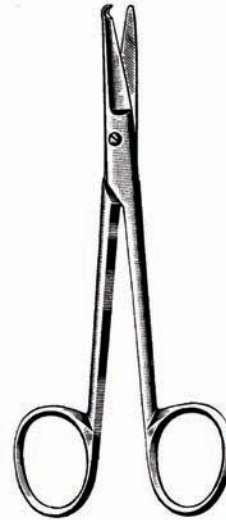

Suture and Bandage Scissors

Shortbent Stitch Scissors

D 412 700
3-1/2" Curved, Delicate

Our Stitch Scissors feature delicate hooked blades for cutting suture.

Spencer Stitch Scissors

D 412 580
3-1/2" Straight, Delicate
D 412 820
4-3/4" Straight, Delicate

1/1

D 378 940

Lister Bandage Scissors

D 378 940
7-1/4"
D 378 980
8" One Large Finger Ring