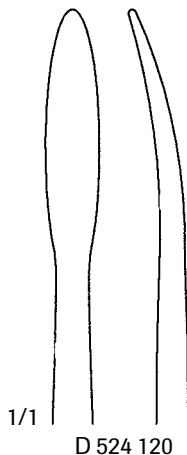

Periosteal Elevators

Sayre Periosteal Elevator
 D 642 650
 6-1/2" Sharp, Double Ended
 5mm and 9mm

Lane Periosteal Elevator
 D 523 980
 7-3/4" Narrow, 6mm Blunt Edge
 D 524 000
 7-3/4" Broad 10mm Blunt Edge

Langenbeck Periosteal Elevator
 D 524 120
 7-3/4" 6mm Narrow, Blunt Edge
 D 524 140
 7-3/4" 17mm Broad, Sharp Edge

Watson-Cheyne Elevator
 D 638 021
 7" Double Ended
 Straight/Curved