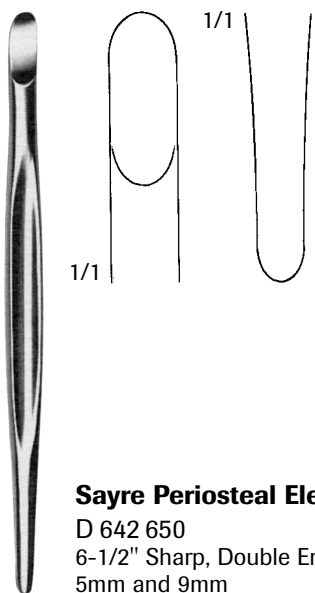

Periosteal Elevators

Sayre Periosteal Elevator
 D 642 650
 6-1/2" Sharp, Double Ended
 5mm and 9mm

Lane Periosteal Elevator
 D 523 980
 7-3/4" Narrow, 6mm Blunt Edge
 D 524 000
 7-3/4" Broad 10mm Blunt Edge

Langenbeck Periosteal Elevator
 D 524 120
 7-3/4" 6mm Narrow, Blunt Edge
 D 524 140
 7-3/4" 17mm Broad, Sharp Edge

Watson-Cheyne Elevator
 D 638 021
 7" Double Ended
 Straight/Curved