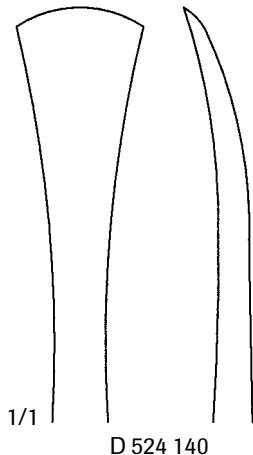

Periosteal Elevators

Sayre Periosteal Elevator
 D 642 650
 6-1/2" Sharp, Double Ended
 5mm and 9mm

Lane Periosteal Elevator
 D 523 980
 7-3/4" Narrow, 6mm Blunt Edge
 D 524 000
 7-3/4" Broad 10mm Blunt Edge

Langenbeck Periosteal Elevator
 D 524 120
 7-3/4" 6mm Narrow, Blunt Edge
 D 524 140
 7-3/4" 17mm Broad, Sharp Edge

Watson-Cheyne Elevator
 D 638 021
 7" Double Ended
 Straight/Curved