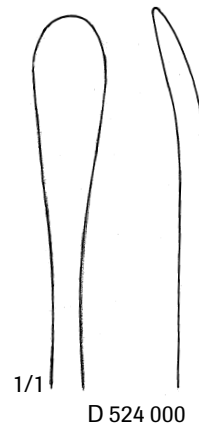

Periosteal Elevators

Sayre Periosteal Elevator
 D 642 650
 6-1/2" Sharp, Double Ended
 5mm and 9mm

Lane Periosteal Elevator
 D 523 980
 7-3/4" Narrow, 6mm Blunt Edge
 D 524 000
 7-3/4" Broad 10mm Blunt Edge

Langenbeck Periosteal Elevator
 D 524 120
 7-3/4" 6mm Narrow, Blunt Edge
 D 524 140
 7-3/4" 17mm Broad, Sharp Edge

Watson-Cheyne Elevator
 D 638 021
 7" Double Ended
 Straight/Curved