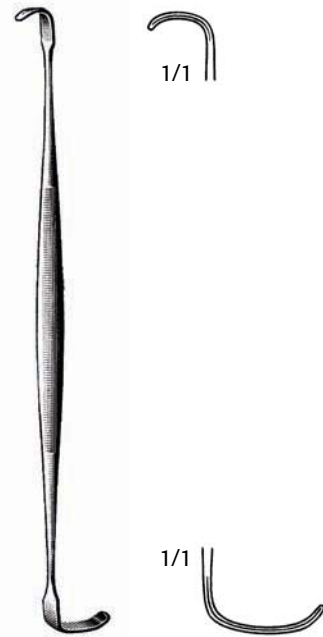

**P.I. Ragnell-Linde Retractor**  
 D 761 720  
 5-1/4" Double Ended, Serrated

**Ragnell Retractor**  
 D 582 840  
 5-3/4" Double Ended

THE PODIATRY INSTITUTE

**Safety Senn Retractor**  
 D 582 790 6-1/4" Double Ended,  
 Sharp Middle Prong, Blunt End Prongs

**Senn Retractor**  
 D 582 780  
 6-1/4" 3 Sharp Prongs, Double Ended  
 D 582 800  
 6-1/4" 3 Blunt Prongs, Double Ended