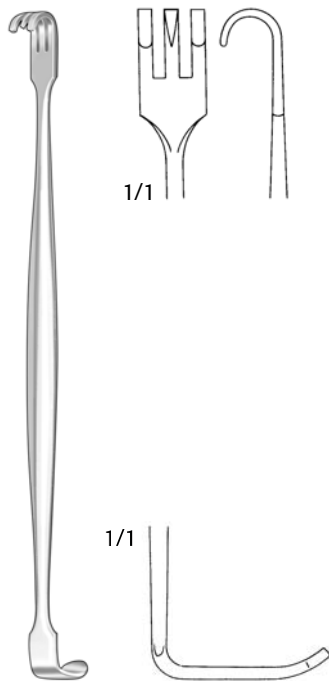

**P.I. Ragnell-Linde Retractor**  
 D 761 720  
 5-1/4" Double Ended, Serrated

**Ragnell Retractor**  
 D 582 840  
 5-3/4" Double Ended

THE PODIATRY INSTITUTE

**Safety Senn Retractor**  
 D 582 790 6-1/4" Double Ended,  
 Sharp Middle Prong, Blunt End Prongs

**Senn Retractor**  
 D 582 780  
 6-1/4" 3 Sharp Prongs, Double Ended  
 D 582 800  
 6-1/4" 3 Blunt Prongs, Double Ended