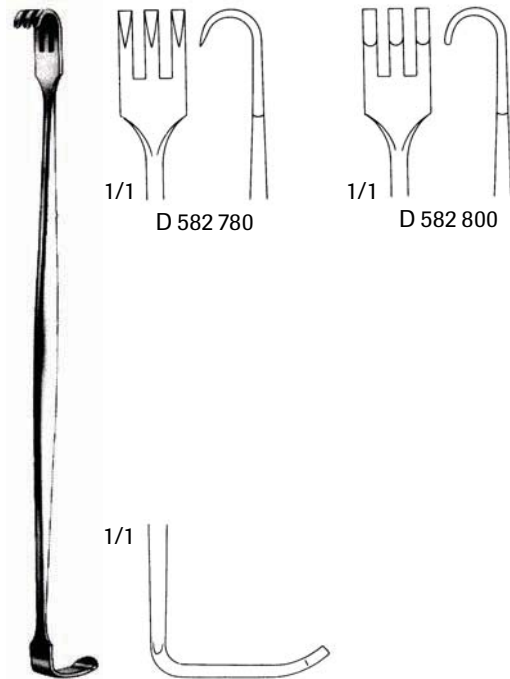

**P.I. Ragnell-Linde Retractor**  
 D 761 720  
 5-1/4" Double Ended, Serrated

**Ragnell Retractor**  
 D 582 840  
 5-3/4" Double Ended

THE PODIATRY INSTITUTE

**Safety Senn Retractor**  
 D 582 790 6-1/4" Double Ended,  
 Sharp Middle Prong, Blunt End Prongs

**Senn Retractor**  
 D 582 780  
 6-1/4" 3 Sharp Prongs, Double Ended  
 D 582 800  
 6-1/4" 3 Blunt Prongs, Double Ended