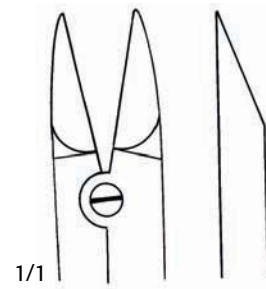

# Bone Cutting Forceps

**Ruskin-Liston Forceps**  
D 537 400 6" Straight

**Kleinert-Kutz Forceps**  
Delicate Blades  
D 537 450 6" Straight  
D 537 470 6" Curved

D 537 280

D 537 300

**Ruskin-Liston Forceps**  
Straight  
D 537 280 7-1/2"  
D 537 300 7-1/2" Delicate Blades