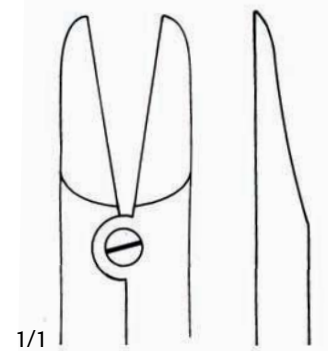

# Bone Cutting Forceps

**Ruskin-Liston Forceps**  
D 537 400 6" Straight

**Kleinert-Kutz Forceps**  
Delicate Blades  
D 537 450 6" Straight  
D 537 470 6" Curved

D 537 280

D 537 300

**Ruskin-Liston Forceps**  
Straight  
D 537 280 7-1/2"  
D 537 300 7-1/2" Delicate Blades