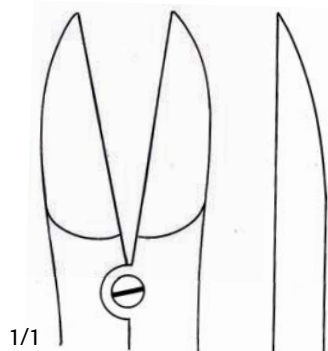

# Bone Cutting Forceps

**Ruskin-Liston Forceps**  
D 537 400 6" Straight

**Kleinert-Kutz Forceps**  
Delicate Blades  
D 537 450 6" Straight  
D 537 470 6" Curved

D 537 280

D 537 300

**Ruskin-Liston Forceps**  
Straight  
D 537 280 7-1/2"  
D 537 300 7-1/2" Delicate Blades