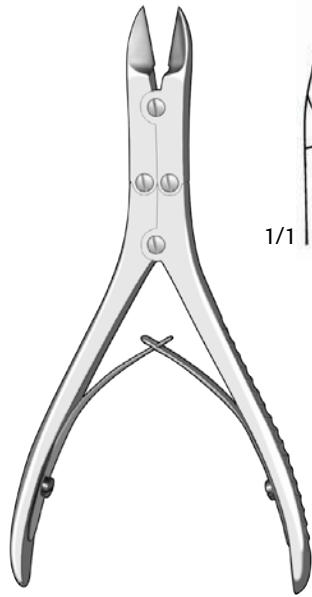

# Bone Cutting Forceps

**Ruskin-Liston Forceps**  
D 537 400 6" Straight

**Kleinert-Kutz Forceps**  
Delicate Blades  
D 537 450 6" Straight  
D 537 470 6" Curved

D 537 280

D 537 300

**Ruskin-Liston Forceps**  
Straight  
D 537 280 7-1/2"  
D 537 300 7-1/2" Delicate Blades