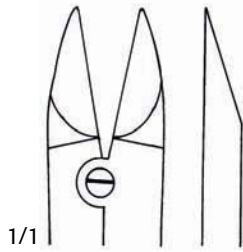

# Bone Cutting Forceps

**Ruskin-Liston Forceps**  
D 537 400 6" Straight

**Kleinert-Kutz Forceps**  
Delicate Blades  
D 537 450 6" Straight  
D 537 470 6" Curved

D 537 280

D 537 300

**Ruskin-Liston Forceps**  
Straight  
D 537 280 7-1/2"  
D 537 300 7-1/2" Delicate Blades