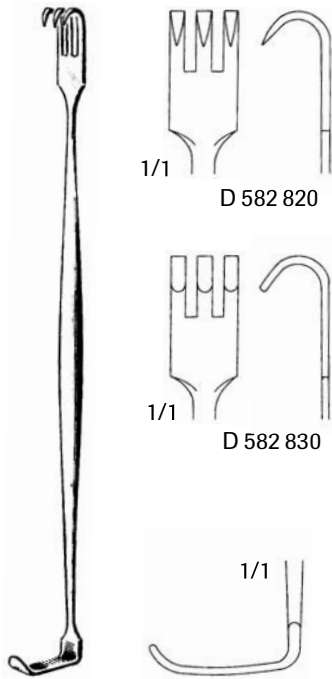

Retractors

Mathieu Retractor

D 582 820
 6-1/4" 3 Sharp Prongs, Double Ended
 D 582 830
 6-1/4" 3 Blunt Prongs, Double Ended

Crile Retractor

D 576 580
 4-3/8" Double Ended

U.S. Army Retractor

D 575 620
 8-1/2" Double Ended, Set of 2

Baby Ribbon Retractor

Malleable
 D 579 420 6" x 1/2"
 D 579 450 7-1/2" x 1"

Ribbon Retractor

Malleable
 D 579 560 13" x 3/4"
 D 579 580 13" x 1"
 D 579 600 13" x 1-1/4"
 D 579 620 13" x 1-1/2"
 D 579 660 13" x 2"