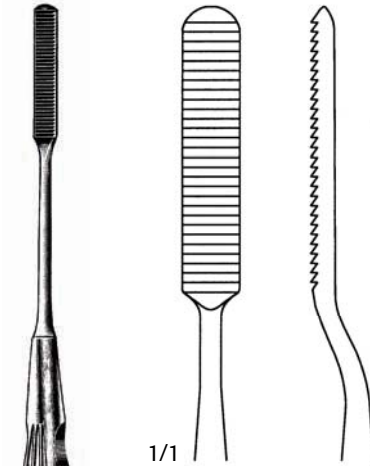

1/1

D 642 620

1/1

D 642 630

Lewis Rasp

Plain Serrations, Single Ended
D 642 620
7-1/2" Fine
D 642 630
7-1/2" Coarse

Rasps

1/1

Maltz Rasp

D 642 500
7-1/4" Single Ended, Backward Cutting

1/1

Cottle Rasp

D 642 560
8" Single Ended, Backward Cutting

1/1

D 642 400

1/1

D 642 420

Aufricht Rasp

D 642 400
8-1/4" Single Ended, Forward Cutting
D 642 420
8-1/4" Single Ended, Backward Cutting

1/1

Maltz Rasp Improved

D 642 520
8-1/4" Double Ended
Forward and Backward Cutting

Fomon Rasp
 D 528 450
 8-1/2" Double Ended,
 Fine and Course Teeth