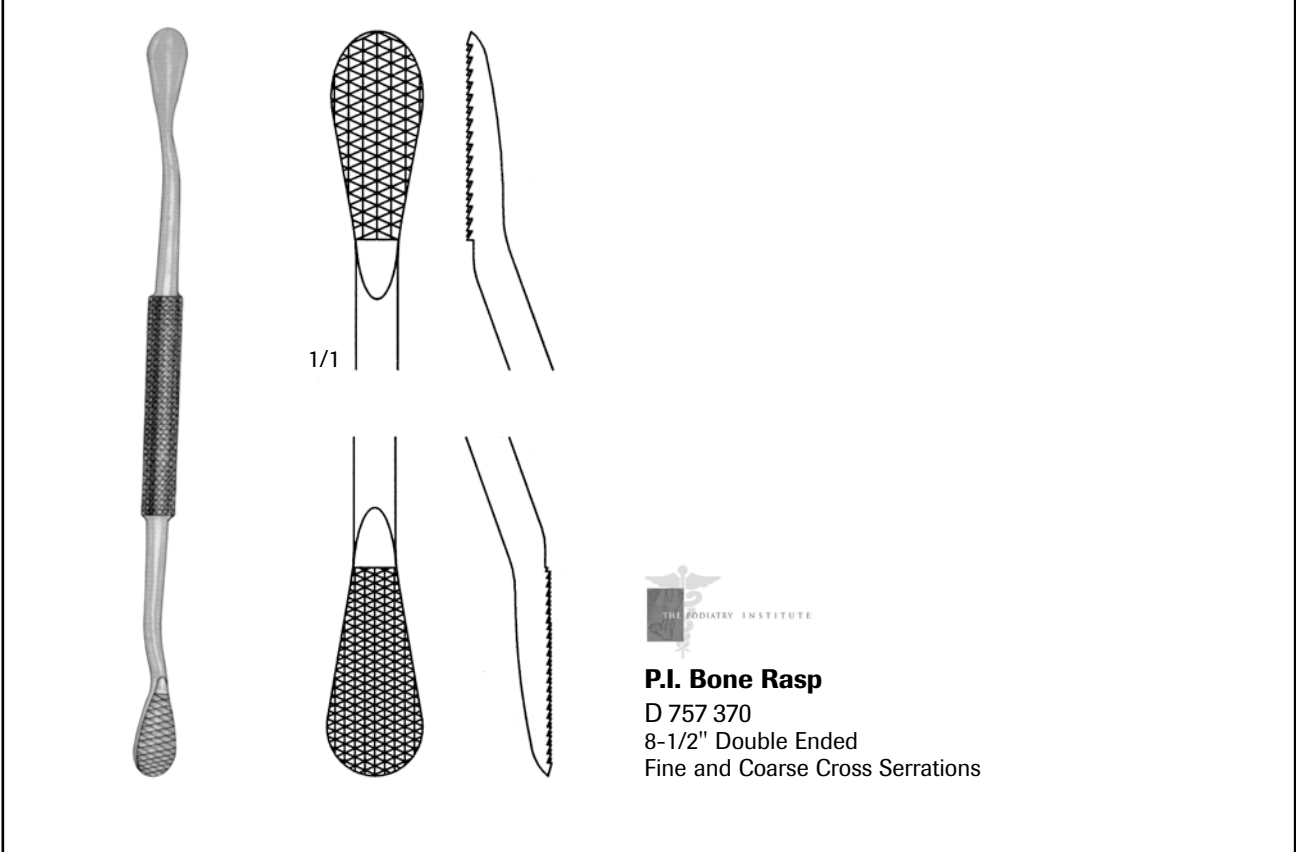

Maltz Rasp

D 642 500
7-1/4" Single Ended, Backward Cutting

1/1

Cottle Rasp

D 642 560
8" Single Ended, Backward Cutting

1/1

D 642 400

1/1

D 642 420

Aufricht Rasp

D 642 400
8-1/4" Single Ended, Forward Cutting
D 642 420
8-1/4" Single Ended, Backward Cutting

1/1

Maltz Rasp Improved

D 642 520
8-1/4" Double Ended
Forward and Backward Cutting

Fomon Rasp
 D 528 450
 8-1/2" Double Ended,
 Fine and Course Teeth

P.I. Bone Rasp
 D 757 370
 8-1/2" Double Ended
 Fine and Coarse Cross Serrations