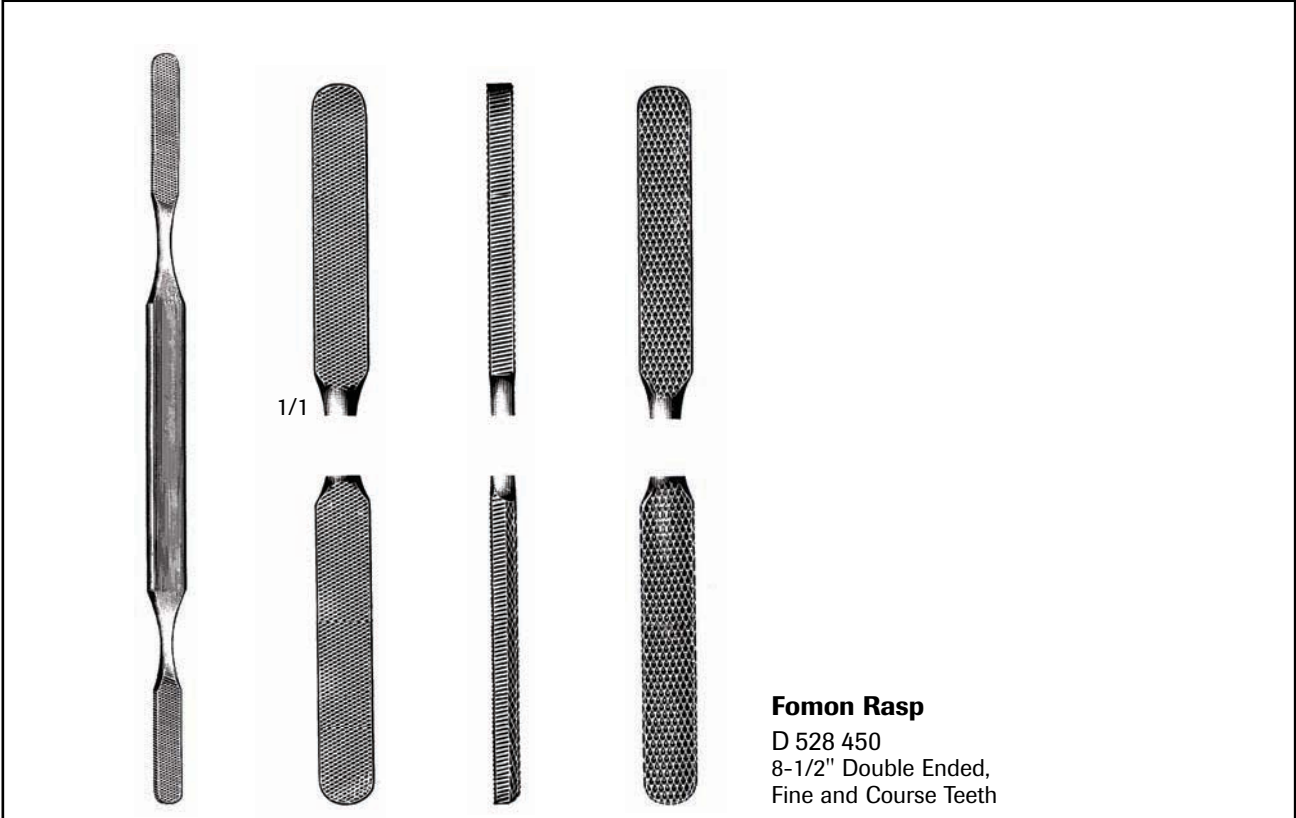

D 642 420

Aufricht Rasp

D 642 400
8-1/4" Single Ended, Forward Cutting
D 642 420
8-1/4" Single Ended, Backward Cutting

1/1

Maltz Rasp Improved

D 642 520
8-1/4" Double Ended
Forward and Backward Cutting

Fomon Rasp
 D 528 450
 8-1/2" Double Ended,
 Fine and Course Teeth

P.I. Bone Rasp
 D 757 370
 8-1/2" Double Ended
 Fine and Coarse Cross Serrations