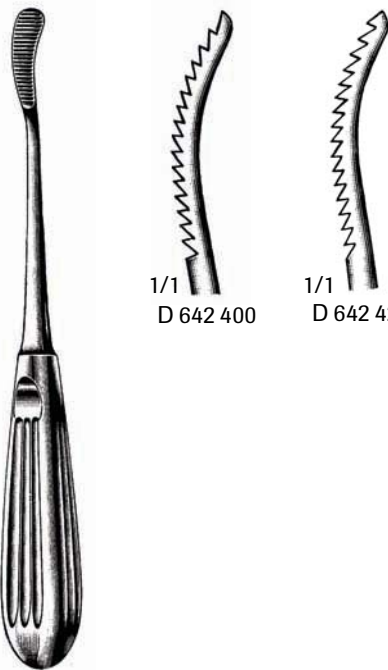

1/1

D 642 620

1/1

D 642 630

Lewis Rasp

Plain Serrations, Single Ended
D 642 620
7-1/2" Fine
D 642 630
7-1/2" Coarse

Rasps

1/1

Maltz Rasp

D 642 500
7-1/4" Single Ended, Backward Cutting

1/1

Cottle Rasp

D 642 560
8" Single Ended, Backward Cutting

1/1

D 642 400

1/1

D 642 420

Aufricht Rasp

D 642 400
8-1/4" Single Ended, Forward Cutting
D 642 420
8-1/4" Single Ended, Backward Cutting

1/1

Maltz Rasp Improved

D 642 520
8-1/4" Double Ended
Forward and Backward Cutting

Fomon Rasp
 D 528 450
 8-1/2" Double Ended,
 Fine and Course Teeth

P.I. Bone Rasp
 D 757 370
 8-1/2" Double Ended
 Fine and Coarse Cross Serrations