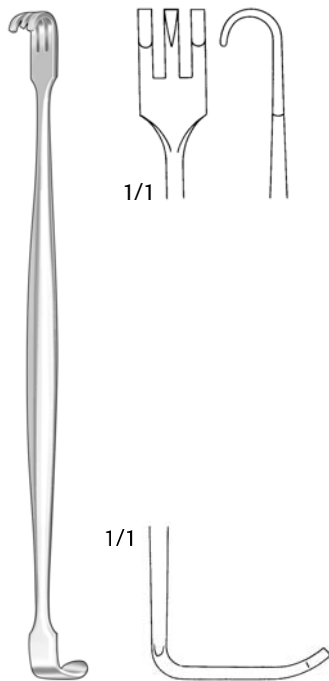

P.I. Ragnell-Linde Retractor
 D 761 720
 5-1/4" Double Ended, Serrated

Ragnell Retractor
 D 582 840
 5-3/4" Double Ended

THE PODIATRY INSTITUTE

Safety Senn Retractor
 D 582 790 6-1/4" Double Ended,
 Sharp Middle Prong, Blunt End Prongs

Senn Retractor
 D 582 780
 6-1/4" 3 Sharp Prongs, Double Ended
 D 582 800
 6-1/4" 3 Blunt Prongs, Double Ended