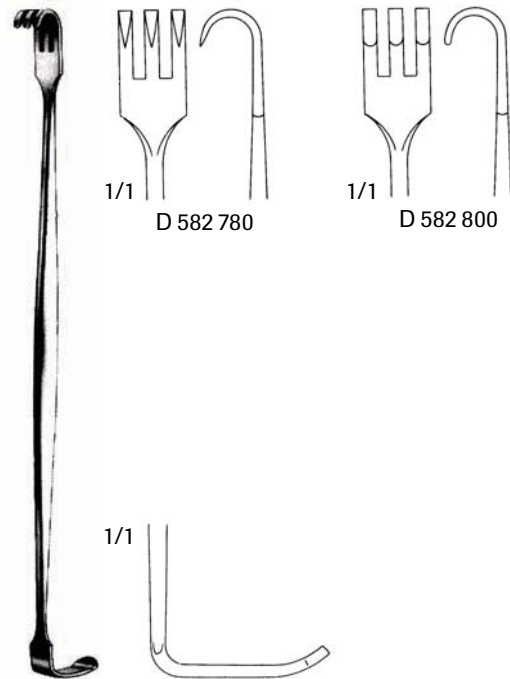

P.I. Ragnell-Linde Retractor
 D 761 720
 5-1/4" Double Ended, Serrated

Ragnell Retractor
 D 582 840
 5-3/4" Double Ended

THE PODIATRY INSTITUTE

Safety Senn Retractor
 D 582 790 6-1/4" Double Ended,
 Sharp Middle Prong, Blunt End Prongs

Senn Retractor
 D 582 780
 6-1/4" 3 Sharp Prongs, Double Ended
 D 582 800
 6-1/4" 3 Blunt Prongs, Double Ended