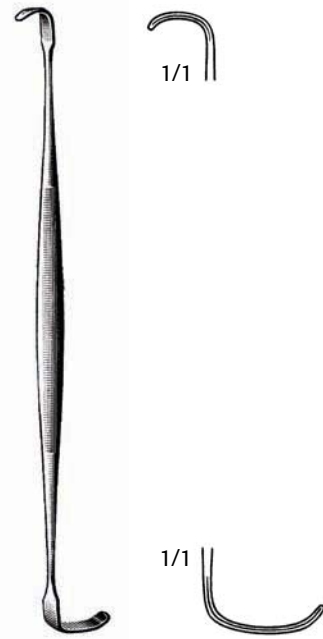

P.I. Ragnell-Linde Retractor
 D 761 720
 5-1/4" Double Ended, Serrated

Ragnell Retractor
 D 582 840
 5-3/4" Double Ended

THE PODIATRY INSTITUTE

Safety Senn Retractor
 D 582 790 6-1/4" Double Ended,
 Sharp Middle Prong, Blunt End Prongs

Senn Retractor
 D 582 780
 6-1/4" 3 Sharp Prongs, Double Ended
 D 582 800
 6-1/4" 3 Blunt Prongs, Double Ended