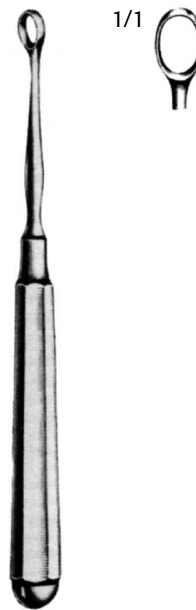

Bone Curettes

Williger Bone Curette
 D 358 200
 5-1/2" Double Ended,
 3mm and 4mm Oval Cups

Volkmann Curette
 Oval and Round Cups, Double Ended
 D 527 500 5"
 D 527 520 6-1/2"
 D 527 510 8"

Brun (Spratt) Curette
 Straight, Oval Cup, Hollow Handle
 D 527 010 7", #5/0
 D 527 020 7", #4/0
 D 527 030 7", #3/0
 D 527 050 7", #2/0
 D 527 070 7", #0
 D 527 090 7", #1
 D 527 110 7", #2
 D 527 130 7", #3
 D 527 150 7", #4
 D 527 190 7", #5
 D 527 210 7", #6

Piffard Curette
 D 356 970
 5-1/2" Large