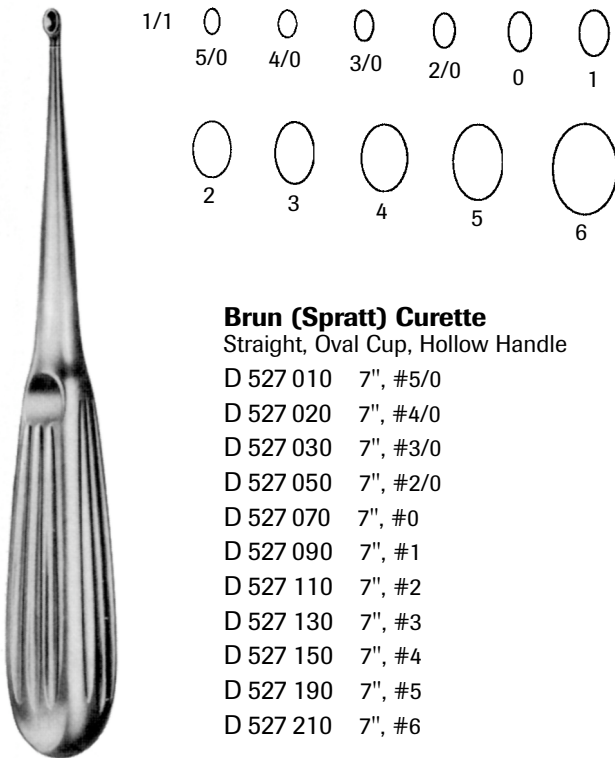

Bone Curettes

Williger Bone Curette
 D 358 200
 5-1/2" Double Ended,
 3mm and 4mm Oval Cups

Volkmann Curette
 Oval and Round Cups, Double Ended
 D 527 500 5"
 D 527 520 6-1/2"
 D 527 510 8"

Brun (Spratt) Curette
 Straight, Oval Cup, Hollow Handle
 D 527 010 7", #5/0
 D 527 020 7", #4/0
 D 527 030 7", #3/0
 D 527 050 7", #2/0
 D 527 070 7", #0
 D 527 090 7", #1
 D 527 110 7", #2
 D 527 130 7", #3
 D 527 150 7", #4
 D 527 190 7", #5
 D 527 210 7", #6

Piffard Curette
 D 356 970
 5-1/2" Large