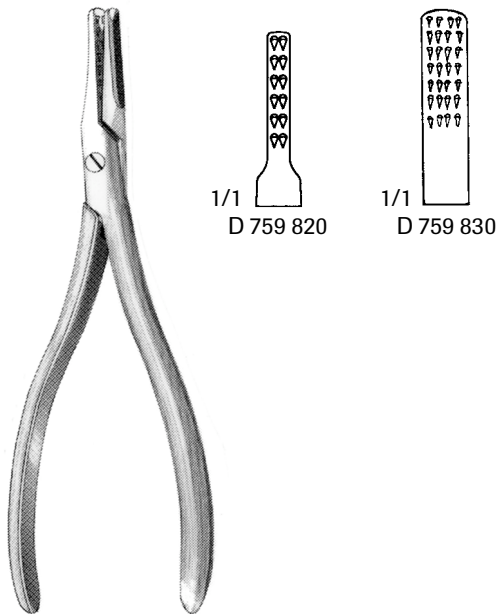

Nail Instruments

English Anvil Ingrown Nail Forceps

D 755 380
 5" Anvil Pattern, Narrow Blade
 D R11 330
 Replacement Springs (2)

Nail Spicule Forceps

D 755 420
 5-1/2" Curved

Platypus Nail Removing Forceps

D 759 820
 5-1/2" 3mm Narrow
 D 759 830
 5-1/2" 6mm Broad

Locke Phalangeal Forceps

D 759 770
 6" 1x2 Teeth, Serrated Jaws