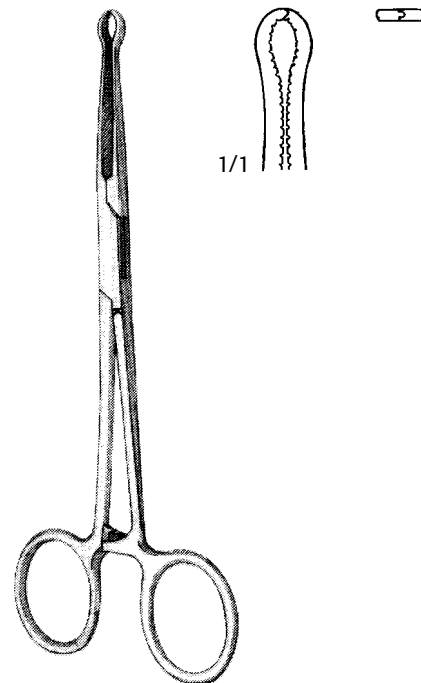

Nail Instruments

English Anvil Ingrown Nail Forceps

D 755 380
 5" Anvil Pattern, Narrow Blade
 D R11 330
 Replacement Springs (2)

Nail Spicule Forceps

D 755 420
 5-1/2" Curved

Platypus Nail Removing Forceps

D 759 820
 5-1/2" 3mm Narrow
 D 759 830
 5-1/2" 6mm Broad

Locke Phalangeal Forceps

D 759 770
 6" 1x2 Teeth, Serrated Jaws