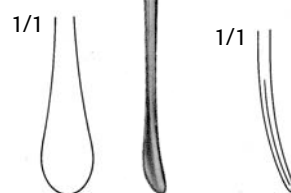

Elevators

Freer Elevator
 D 638 040
 7-1/2" Double Ended
 5mm Sharp/Blunt

Penfield Elevator
 D 638 140
 7" Style #1 Double Ended

Penfield Elevator
 D 638 160
 7-3/4" Style #2 Double Ended

Penfield Elevator
 D 638 180
 7-3/4" Style #3 Double Ended

Penfield Elevator
 D 638 200
 8" Style #4 Single Ended

Penfield Elevator
 D 638 220
 7-1/2" Style #5 Double Ended