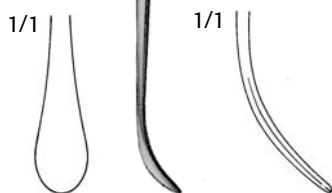

Elevators

Freer Elevator
 D 638 040
 7-1/2" Double Ended
 5mm Sharp/Blunt

Penfield Elevator
 D 638 140
 7" Style #1 Double Ended

Penfield Elevator
 D 638 160
 7-3/4" Style #2 Double Ended

Penfield Elevator
 D 638 180
 7-3/4" Style #3 Double Ended

Penfield Elevator
 D 638 200
 8" Style #4 Single Ended

Penfield Elevator
 D 638 220
 7-1/2" Style #5 Double Ended