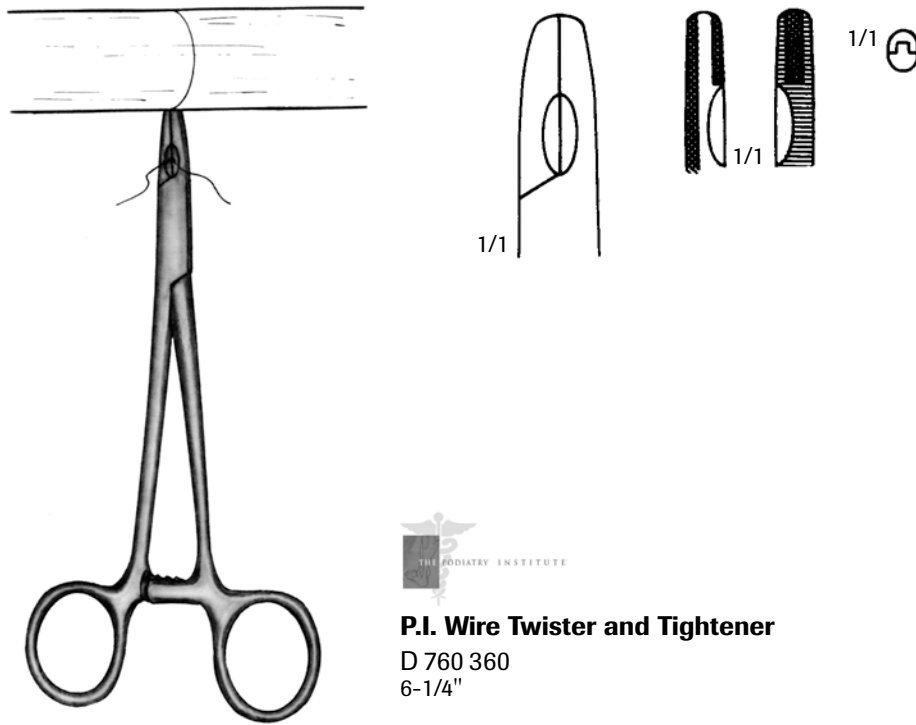

Wire Twisters

P.I. Wire Twister and Tightener
D 760 360
6-1/4"

Wire Twisting Forceps
D 545 120
8" with Carbide Inserts
4mm tip