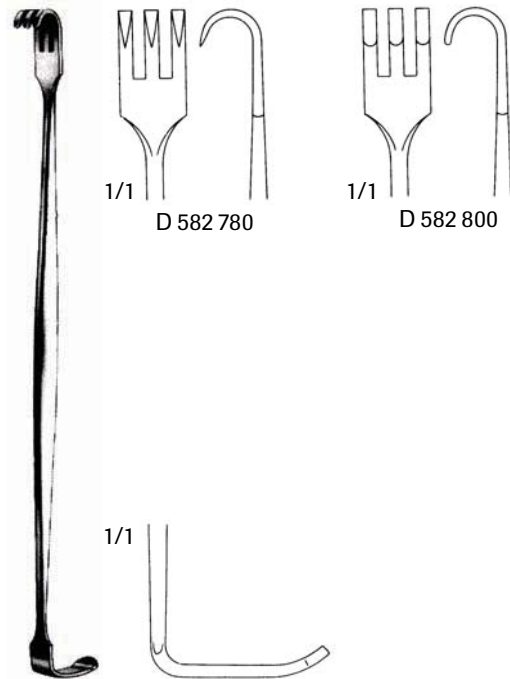

P.I. Ragnell-Linde Retractor
 D 761 720
 5-1/4" Double Ended, Serrated

Ragnell Retractor
 D 582 840
 5-3/4" Double Ended

Safety Senn Retractor
 D 582 790 6-1/4" Double Ended,
 Sharp Middle Prong, Blunt End Prongs

Senn Retractor
 D 582 780
 6-1/4" 3 Sharp Prongs, Double Ended
 D 582 800
 6-1/4" 3 Blunt Prongs, Double Ended