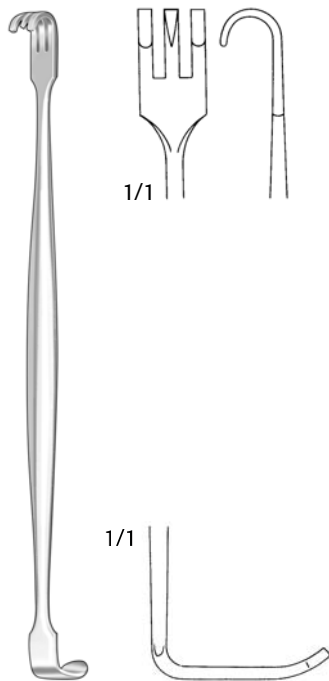

P.I. Ragnell-Linde Retractor
 D 761 720
 5-1/4" Double Ended, Serrated

Ragnell Retractor
 D 582 840
 5-3/4" Double Ended

Safety Senn Retractor
 D 582 790 6-1/4" Double Ended,
 Sharp Middle Prong, Blunt End Prongs

Senn Retractor
 D 582 780
 6-1/4" 3 Sharp Prongs, Double Ended
 D 582 800
 6-1/4" 3 Blunt Prongs, Double Ended