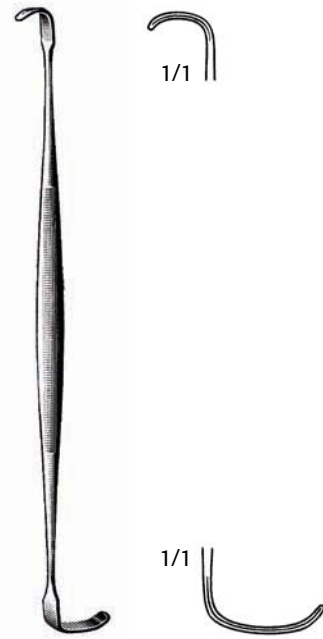

P.I. Ragnell-Linde Retractor
 D 761 720
 5-1/4" Double Ended, Serrated

Ragnell Retractor
 D 582 840
 5-3/4" Double Ended

Safety Senn Retractor
 D 582 790 6-1/4" Double Ended,
 Sharp Middle Prong, Blunt End Prongs

Senn Retractor
 D 582 780
 6-1/4" 3 Sharp Prongs, Double Ended
 D 582 800
 6-1/4" 3 Blunt Prongs, Double Ended