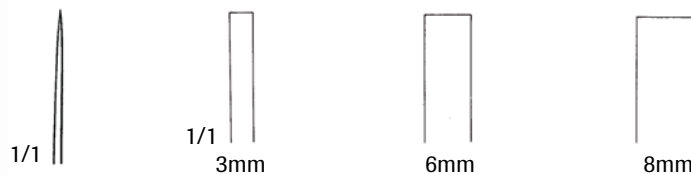

Osteotomes

The unusually long bevel of this osteotome allows the cut bone to gradually bend as it is cut.

P.I. Beveled Osteotome

7" Straight

- D 761 300 10mm
- D 761 360 20mm
- D 761 400 25mm

7" Curved

- D 761 600 5mm
- D 761 650 10mm

Hoke Osteotome

5-1/4" Straight

- D 526 870 1/8" (3mm)
- D 526 880 3/16" (4mm)
- D 526 890 1/4" (6mm)
- D 526 900 5/16" (8mm)
- D 526 910 3/8" (10mm)
- D 526 920 1/2" (13mm)
- D 526 930 5/8" (16mm)
- D 526 940 3/4" (19mm)

5-1/4" Curved

- D 528 900 1/8" (3mm)
- D 528 910 3/16" (4mm)
- D 528 920 1/4" (6mm)
- D 528 930 5/16" (8mm)
- D 528 940 3/8" (10mm)
- D 528 960 1/2" (13mm)
- D 528 980 5/8" (16mm)
- D 528 990 3/4" (19mm)