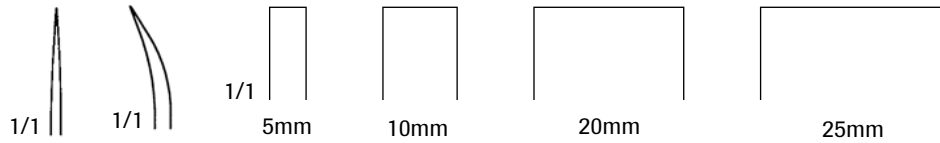

Osteotomes

The unusually long bevel of this osteotome allows the cut bone to gradually bend as it is cut.

P.I. Beveled Osteotome

7" Straight

- D 761 300 10mm
- D 761 360 20mm
- D 761 400 25mm

7" Curved

- D 761 600 5mm
- D 761 650 10mm

Hoke Osteotome

5-1/4" Straight

- D 526 870 1/8" (3mm)
- D 526 880 3/16" (4mm)
- D 526 890 1/4" (6mm)
- D 526 900 5/16" (8mm)
- D 526 910 3/8" (10mm)
- D 526 920 1/2" (13mm)
- D 526 930 5/8" (16mm)
- D 526 940 3/4" (19mm)

5-1/4" Curved

- D 528 900 1/8" (3mm)
- D 528 910 3/16" (4mm)
- D 528 920 1/4" (6mm)
- D 528 930 5/16" (8mm)
- D 528 940 3/8" (10mm)
- D 528 960 1/2" (13mm)
- D 528 980 5/8" (16mm)
- D 528 990 3/4" (19mm)