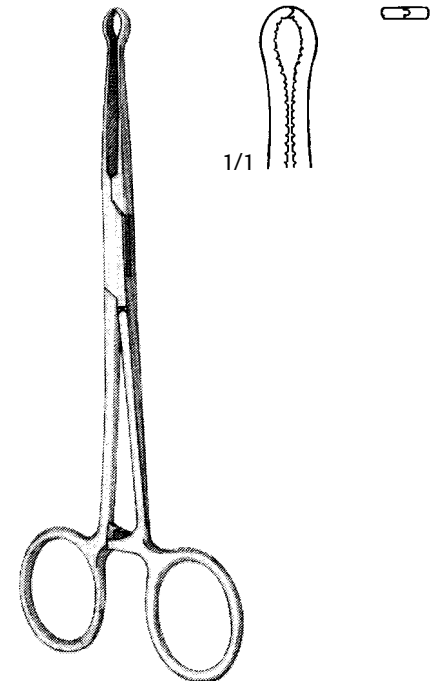

Nail Instruments

English Anvil Ingrown Nail Forceps

D 755 380
 5" Anvil Pattern, Narrow Blade
 D R11 330
 Replacement Springs (2)

Nail Spicule Forceps

D 755 420
 5-1/2" Curved

Platypus Nail Removing Forceps

D 759 820
 5-1/2" 3mm Narrow
 D 759 830
 5-1/2" 6mm Broad

Locke Phalangeal Forceps

D 759 770
 6" 1x2 Teeth, Serrated Jaws