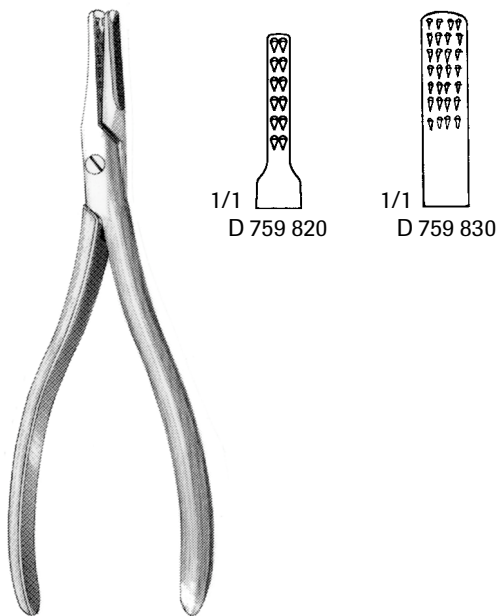

Nail Instruments

English Anvil Ingrown Nail Forceps

D 755 380
 5" Anvil Pattern, Narrow Blade
 D R11 330
 Replacement Springs (2)

Nail Spicule Forceps

D 755 420
 5-1/2" Curved

Platypus Nail Removing Forceps

D 759 820
 5-1/2" 3mm Narrow
 D 759 830
 5-1/2" 6mm Broad

Locke Phalangeal Forceps

D 759 770
 6" 1x2 Teeth, Serrated Jaws