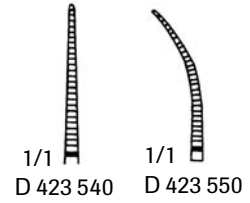

### Hartmann Mosquito Forceps

- D 422 530 3-1/2" Straight
- D 422 570 3-1/2" Curved

### Micro Mosquito Forceps

- Extremely Fine Tips
- D 423 540 5" Straight
- D 423 550 5" Curved

### Halsted Mosquito Forceps

- D 423 460 5" Straight
- D 423 480 5" Curved
- D 423 500 5" Straight, Delicate
- D 423 520 5" Curved, Delicate