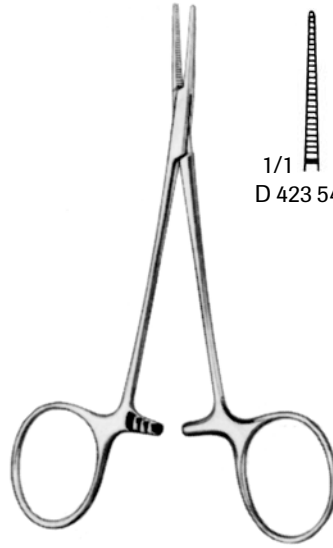

# Hemostatic Forceps

### Hartmann Mosquito Forceps

- D 422 530 3-1/2" Straight
- D 422 570 3-1/2" Curved

### Micro Mosquito Forceps

- Extremely Fine Tips
- D 423 540 5" Straight
- D 423 550 5" Curved

### Halsted Mosquito Forceps

- D 423 460 5" Straight
- D 423 480 5" Curved
- D 423 500 5" Straight, Delicate
- D 423 520 5" Curved, Delicate