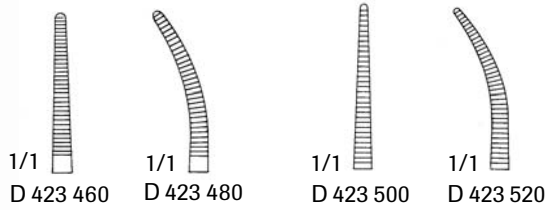

### Hartmann Mosquito Forceps

- D 422 530 3-1/2" Straight
- D 422 570 3-1/2" Curved

### Micro Mosquito Forceps

- Extremely Fine Tips
- D 423 540 5" Straight
- D 423 550 5" Curved

### Halsted Mosquito Forceps

- D 423 460 5" Straight
- D 423 480 5" Curved
- D 423 500 5" Straight, Delicate
- D 423 520 5" Curved, Delicate