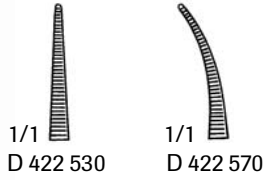

### Hartmann Mosquito Forceps

- D 422 530 3-1/2" Straight
- D 422 570 3-1/2" Curved

### Micro Mosquito Forceps

- Extremely Fine Tips
- D 423 540 5" Straight
- D 423 550 5" Curved

### Halsted Mosquito Forceps

- D 423 460 5" Straight
- D 423 480 5" Curved
- D 423 500 5" Straight, Delicate
- D 423 520 5" Curved, Delicate