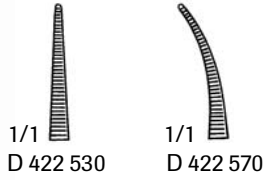

Hemostatic Forceps

Hartmann Mosquito Forceps

- D 422 530 3-1/2" Straight
- D 422 570 3-1/2" Curved

Micro Mosquito Forceps

- Extremely Fine Tips
- D 423 540 5" Straight
- D 423 550 5" Curved

Halsted Mosquito Forceps

- D 423 460 5" Straight
- D 423 480 5" Curved
- D 423 500 5" Straight, Delicate
- D 423 520 5" Curved, Delicate