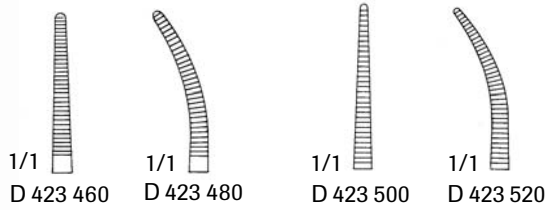

Hemostatic Forceps

Hartmann Mosquito Forceps

- D 422 530 3-1/2" Straight
- D 422 570 3-1/2" Curved

Micro Mosquito Forceps

- Extremely Fine Tips
- D 423 540 5" Straight
- D 423 550 5" Curved

Halsted Mosquito Forceps

- D 423 460 5" Straight
- D 423 480 5" Curved
- D 423 500 5" Straight, Delicate
- D 423 520 5" Curved, Delicate