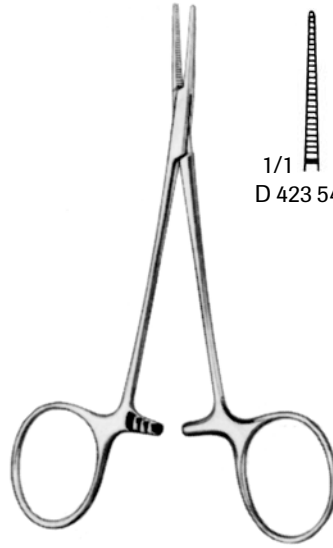

Hemostatic Forceps

Hartmann Mosquito Forceps

- D 422 530 3-1/2" Straight
- D 422 570 3-1/2" Curved

Micro Mosquito Forceps

- Extremely Fine Tips
- D 423 540 5" Straight
- D 423 550 5" Curved

Halsted Mosquito Forceps

- D 423 460 5" Straight
- D 423 480 5" Curved
- D 423 500 5" Straight, Delicate
- D 423 520 5" Curved, Delicate