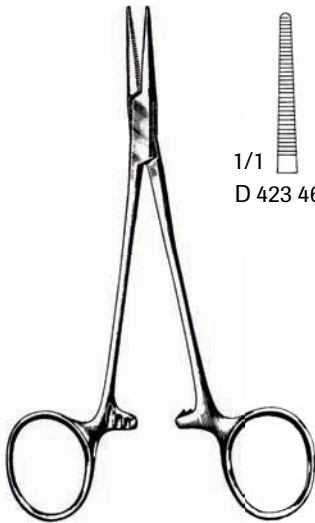

Hemostatic Forceps

Hartmann Mosquito Forceps

- D 422 530 3-1/2" Straight
- D 422 570 3-1/2" Curved

Micro Mosquito Forceps

- Extremely Fine Tips
- D 423 540 5" Straight
- D 423 550 5" Curved

Halsted Mosquito Forceps

- D 423 460 5" Straight
- D 423 480 5" Curved
- D 423 500 5" Straight, Delicate
- D 423 520 5" Curved, Delicate