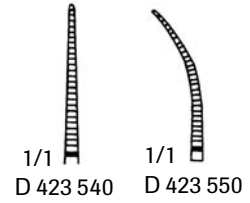

Hemostatic Forceps

Hartmann Mosquito Forceps

- D 422 530 3-1/2" Straight
- D 422 570 3-1/2" Curved

Micro Mosquito Forceps

- Extremely Fine Tips
- D 423 540 5" Straight
- D 423 550 5" Curved

Halsted Mosquito Forceps

- D 423 460 5" Straight
- D 423 480 5" Curved
- D 423 500 5" Straight, Delicate
- D 423 520 5" Curved, Delicate