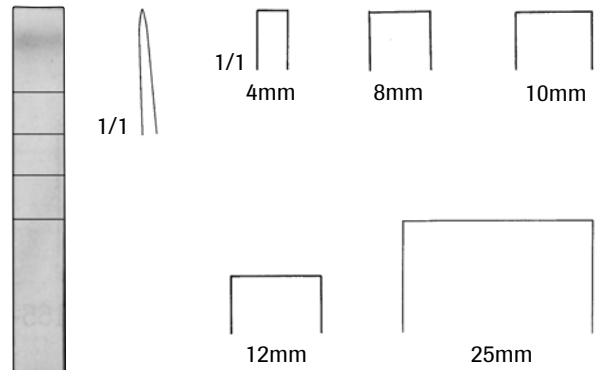

Mini-Lambotte Osteotome

5" Straight

D 525 260	4 mm	D 525 330	14mm
D 525 280	6mm	D 525 350	15mm
D 525 300	8mm	D 525 360	18mm
D 525 320	10mm	D 525 370	19mm
D 525 340	12mm	D 525 250	20mm

Lambotte Osteotome

7" Straight, with Calibration Lines

D 525 380	4mm	D 525 420	12mm
D 525 390	5mm	D 525 430	16mm
D 525 400	6mm	D 525 440	19mm
D 525 480	8mm	D 525 450	22mm
D 525 410	10mm	D 525 460	25mm

Lambotte Osteotome

9" Straight, without Calibration Lines

D 524 940	1/4"
D 524 960	1/2"
D 525 000	3/4"
D 525 040	1"
D 525 080	1-1/4"
D 525 120	1-1/2"

9" Curved, without Calibration Lines

D 525 180	1/4"
D 525 190	1/2"
D 525 200	3/4"
D 525 210	1"
D 525 220	1-1/4"
D 525 230	1-1/2"