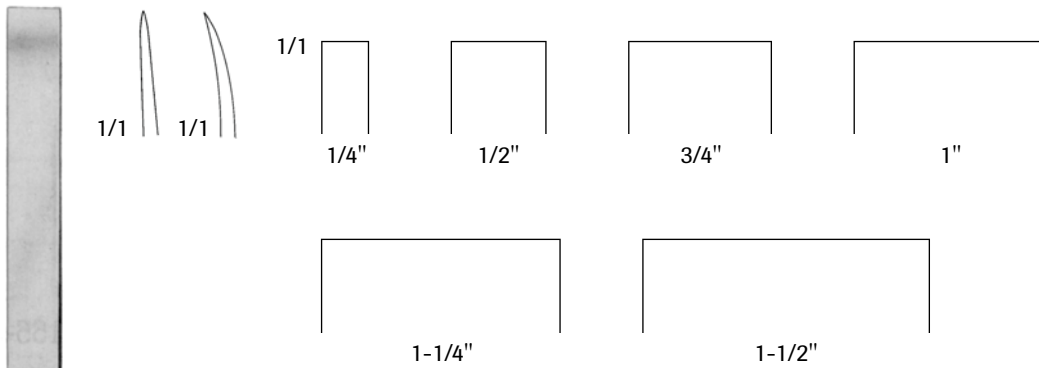

Mini-Lambotte Osteotome

5" Straight

D 525 260	4 mm	D 525 330	14mm
D 525 280	6mm	D 525 350	15mm
D 525 300	8mm	D 525 360	18mm
D 525 320	10mm	D 525 370	19mm
D 525 340	12mm	D 525 250	20mm

Lambotte Osteotome

7" Straight, with Calibration Lines

D 525 380	4mm	D 525 420	12mm
D 525 390	5mm	D 525 430	16mm
D 525 400	6mm	D 525 440	19mm
D 525 480	8mm	D 525 450	22mm
D 525 410	10mm	D 525 460	25mm

Lambotte Osteotome

9" Straight, without Calibration Lines

D 524 940	1/4"
D 524 960	1/2"
D 525 000	3/4"
D 525 040	1"
D 525 080	1-1/4"
D 525 120	1-1/2"

9" Curved, without Calibration Lines

D 525 180	1/4"
D 525 190	1/2"
D 525 200	3/4"
D 525 210	1"
D 525 220	1-1/4"
D 525 230	1-1/2"