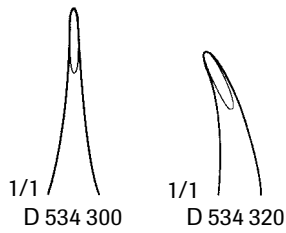

Rongeurs

Micro Friedman Rongeur

1.5x5mm Bite

- D 534 300 5-1/2" Straight
- D 534 320 5-1/2" 30° Angled
- D 534 340 5-1/2" 90° Angled
- D R11 550 Replacement Springs (2)

Friedman Rongeur

4x11mm Bite

- D 534 520
- 5-1/2" Curved Delicate

Mini-Friedman Rongeur

2x8mm Bite, Delicate

- D 534 530 6" Straight
- D 534 540 6" Curved

Dean (Blumenthal) Rongeur

4x11mm Bite

- D 534 560 6" 30° Curve