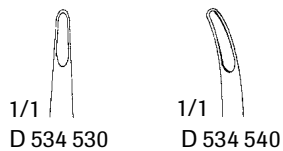

Rongeurs

Micro Friedman Rongeur

1.5x5mm Bite

- D 534 300 5-1/2" Straight
- D 534 320 5-1/2" 30° Angled
- D 534 340 5-1/2" 90° Angled
- D R11 550 Replacement Springs (2)

Friedman Rongeur

4x11mm Bite

- D 534 520
- 5-1/2" Curved Delicate

Mini-Friedman Rongeur

2x8mm Bite, Delicate

- D 534 530 6" Straight
- D 534 540 6" Curved

Dean (Blumenthal) Rongeur

4x11mm Bite

- D 534 560 6" 30° Curve