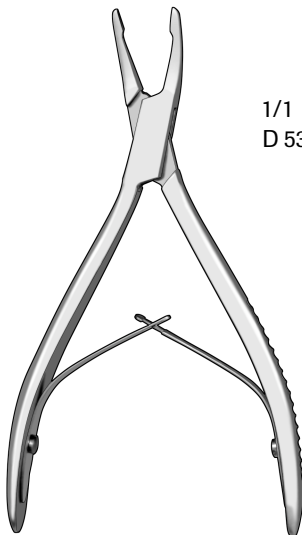

Rongeurs

Micro Friedman Rongeur

1.5x5mm Bite

- D 534 300 5-1/2" Straight
- D 534 320 5-1/2" 30° Angled
- D 534 340 5-1/2" 90° Angled
- D R11 550 Replacement Springs (2)

Friedman Rongeur

4x11mm Bite

- D 534 520
- 5-1/2" Curved Delicate

Mini-Friedman Rongeur

2x8mm Bite, Delicate

- D 534 530 6" Straight
- D 534 540 6" Curved

Dean (Blumenthal) Rongeur

4x11mm Bite

- D 534 560 6" 30° Curve