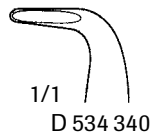

Rongeurs

Micro Friedman Rongeur

1.5x5mm Bite

- D 534 300 5-1/2" Straight
- D 534 320 5-1/2" 30° Angled
- D 534 340 5-1/2" 90° Angled
- D R11 550 Replacement Springs (2)

Friedman Rongeur

4x11mm Bite

- D 534 520
- 5-1/2" Curved Delicate

Mini-Friedman Rongeur

2x8mm Bite, Delicate

- D 534 530 6" Straight
- D 534 540 6" Curved

Dean (Blumenthal) Rongeur

4x11mm Bite

- D 534 560 6" 30° Curve