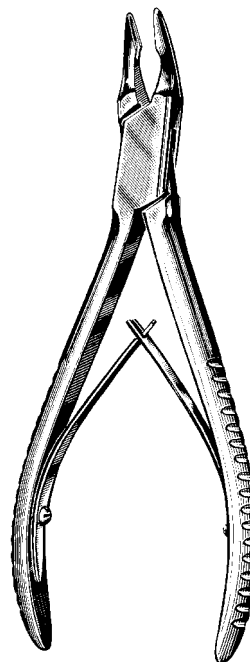

Rongeurs

Micro Friedman Rongeur

1.5x5mm Bite

- D 534 300 5-1/2" Straight
- D 534 320 5-1/2" 30° Angled
- D 534 340 5-1/2" 90° Angled
- D R11 550 Replacement Springs (2)

Friedman Rongeur

4x11mm Bite

- D 534 520
- 5-1/2" Curved Delicate

Mini-Friedman Rongeur

2x8mm Bite, Delicate

- D 534 530 6" Straight
- D 534 540 6" Curved

Dean (Blumenthal) Rongeur

4x11mm Bite

- D 534 560 6" 30° Curve