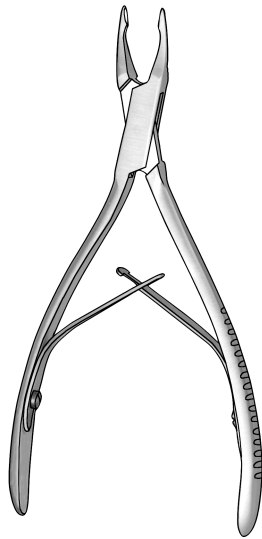

Rongeurs

Micro Friedman Rongeur

1.5x5mm Bite

- D 534 300 5-1/2" Straight
- D 534 320 5-1/2" 30° Angled
- D 534 340 5-1/2" 90° Angled
- D R11 550 Replacement Springs (2)

Friedman Rongeur

4x11mm Bite

- D 534 520
- 5-1/2" Curved Delicate

Mini-Friedman Rongeur

2x8mm Bite, Delicate

- D 534 530 6" Straight
- D 534 540 6" Curved

Dean (Blumenthal) Rongeur

4x11mm Bite

- D 534 560 6" 30° Curve