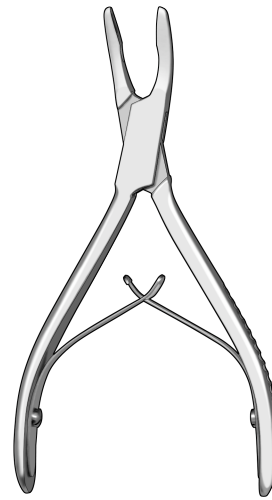

Rongeurs

Micro Friedman Rongeur

1.5x5mm Bite

- D 534 300 5-1/2" Straight
- D 534 320 5-1/2" 30° Angled
- D 534 340 5-1/2" 90° Angled
- D R11 550 Replacement Springs (2)

Friedman Rongeur

4x11mm Bite

- D 534 520
- 5-1/2" Curved Delicate

Mini-Friedman Rongeur

2x8mm Bite, Delicate

- D 534 530 6" Straight
- D 534 540 6" Curved

Dean (Blumenthal) Rongeur

4x11mm Bite

- D 534 560 6" 30° Curve