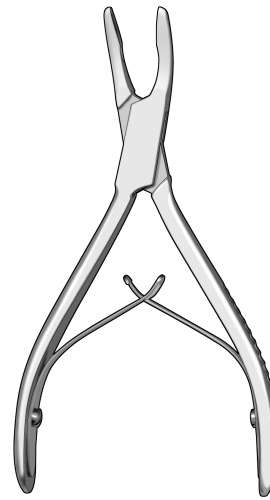

Rongeurs

Micro Friedman Rongeur

1.5x5mm Bite

- D 534 300 5-1/2" Straight
- D 534 320 5-1/2" 30° Angled
- D 534 340 5-1/2" 90° Angled
- D R11 550 Replacement Springs (2)

Friedman Rongeur

4x11mm Bite

- D 534 520
- 5-1/2" Curved Delicate

Mini-Friedman Rongeur

2x8mm Bite, Delicate

- D 534 530 6" Straight
- D 534 540 6" Curved

Dean (Blumenthal) Rongeur

4x11mm Bite

- D 534 560 6" 30° Curve