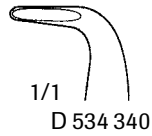

Rongeurs

Micro Friedman Rongeur

1.5x5mm Bite

- D 534 300 5-1/2" Straight
- D 534 320 5-1/2" 30° Angled
- D 534 340 5-1/2" 90° Angled
- D R11 550 Replacement Springs (2)

Friedman Rongeur

4x11mm Bite

- D 534 520
- 5-1/2" Curved Delicate

Mini-Friedman Rongeur

2x8mm Bite, Delicate

- D 534 530 6" Straight
- D 534 540 6" Curved

Dean (Blumenthal) Rongeur

4x11mm Bite

- D 534 560 6" 30° Curve