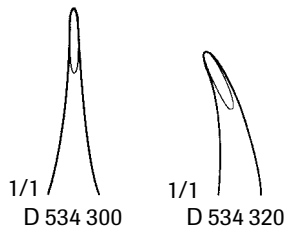

Rongeurs

Micro Friedman Rongeur

1.5x5mm Bite

- D 534 300 5-1/2" Straight
- D 534 320 5-1/2" 30° Angled
- D 534 340 5-1/2" 90° Angled
- D R11 550 Replacement Springs (2)

Friedman Rongeur

4x11mm Bite

- D 534 520
- 5-1/2" Curved Delicate

Mini-Friedman Rongeur

2x8mm Bite, Delicate

- D 534 530 6" Straight
- D 534 540 6" Curved

Dean (Blumenthal) Rongeur

4x11mm Bite

- D 534 560 6" 30° Curve