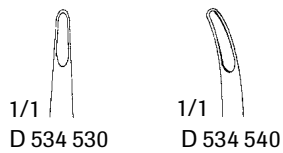

Rongeurs

Micro Friedman Rongeur

1.5x5mm Bite

- D 534 300 5-1/2" Straight
- D 534 320 5-1/2" 30° Angled
- D 534 340 5-1/2" 90° Angled
- D R11 550 Replacement Springs (2)

Friedman Rongeur

4x11mm Bite

- D 534 520
- 5-1/2" Curved Delicate

Mini-Friedman Rongeur

2x8mm Bite, Delicate

- D 534 530 6" Straight
- D 534 540 6" Curved

Dean (Blumenthal) Rongeur

4x11mm Bite

- D 534 560 6" 30° Curve