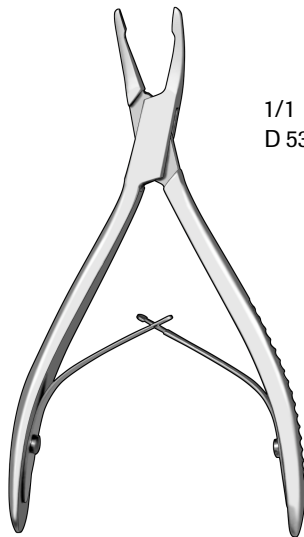

Rongeurs

Micro Friedman Rongeur

1.5x5mm Bite

- D 534 300 5-1/2" Straight
- D 534 320 5-1/2" 30° Angled
- D 534 340 5-1/2" 90° Angled
- D R11 550 Replacement Springs (2)

Friedman Rongeur

4x11mm Bite

- D 534 520
- 5-1/2" Curved Delicate

Mini-Friedman Rongeur

2x8mm Bite, Delicate

- D 534 530 6" Straight
- D 534 540 6" Curved

Dean (Blumenthal) Rongeur

4x11mm Bite

- D 534 560 6" 30° Curve