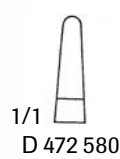

Needle Holders

Halsey Needle Holder

- D 472 540 5" Smooth
- D 472 550 5" Smooth, Carbide
- D 472 560 5-1/4" Serrated
- D 472 570 5" Serrated, Carbide

Webster Needle Holder

- D 472 580 5" Smooth
- D 472 600 5" Smooth, Carbide

Hegar Baumgartner Needle Holder

- D 473 520 5" Serrated
- D 473 540 5-3/4" Serrated
- D 473 560 5-1/2" Serrated Carbide

Mayo Hegar Needle Holder

- | | | |
|-----------|--------|----------------------|
| Serrated | | |
| D 474 600 | 5-1/4" | D 474 900 5" Carbide |
| D 474 620 | 6" | D 474 920 6" Carbide |
| D 474 680 | 7" | D 474 980 7" Carbide |
| D 474 740 | 8" | D 475 040 8" Carbide |

Crile-Wood (Debaquey) Needle Holder

- | | | |
|-----------|----|----------------------|
| Serrated | | |
| D 473 600 | 6" | D 473 640 6" Carbide |
| D 473 610 | 7" | D 473 650 7" Carbide |
| D 473 620 | 8" | D 473 660 8" Carbide |
| | | D 473 680 9" Carbide |