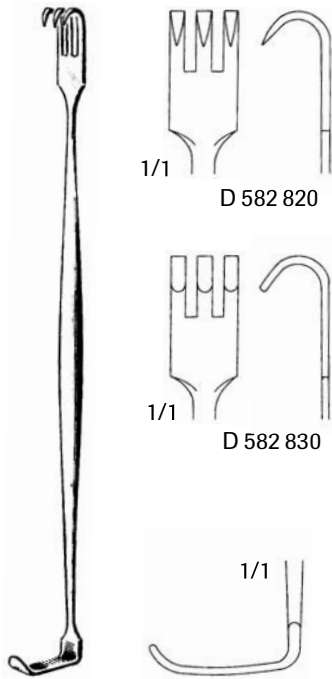

Retractors

Mathieu Retractor

D 582 820
6-1/4" 3 Sharp Prongs, Double Ended
D 582 830
6-1/4" 3 Blunt Prongs, Double Ended

Crile Retractor

D 576 580
4-3/8" Double Ended

U.S. Army Retractor

D 575 620
8-1/2" Double Ended, Set of 2

Baby Ribbon Retractor
Malleable

D 579 420 6" x 1/2"
D 579 450 7-1/2" x 1"

Ribbon Retractor

Malleable
D 579 560 13" x 3/4"
D 579 580 13" x 1"
D 579 600 13" x 1-1/4"
D 579 620 13" x 1-1/2"
D 579 660 13" x 2"