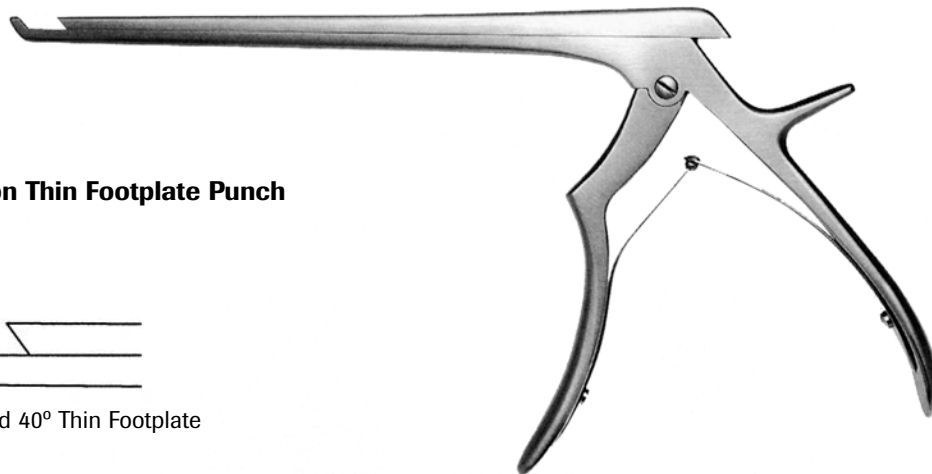

Spinal Punches

Love-Kerrison Laminectomy Punch

Large Handle

Forward 40° Regular Footplate

D 538 660
8" 2mm Bite Forward

D 538 680
8" 3mm Bite Forward

D 538 700
8" 4mm Bite Forward

D 538 720
8" 5mm Bite Forward

Kerrison Thin Footplate Punch

Forward 40° Thin Footplate

D 620 940
7" 1mm Bite Forward

D 621 150
8" 1mm Bite Forward

D 620 980
7" 2mm Bite Forward

D 621 160
8" 2mm Bite Forward

D 621 010
7" 3mm Bite Forward