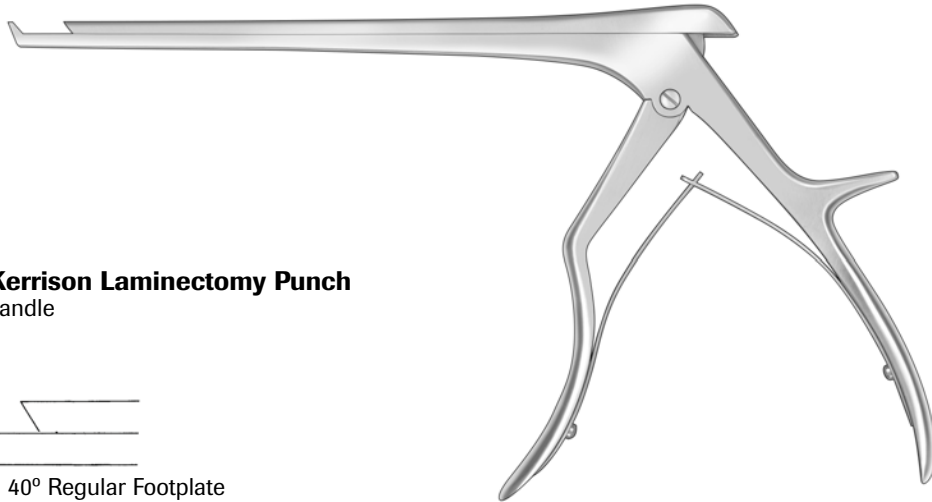

Spinal Punches

Love-Kerrison Laminectomy Punch

Large Handle

Forward 40° Regular Footplate

D 538 660
8" 2mm Bite Forward

D 538 680
8" 3mm Bite Forward

D 538 700
8" 4mm Bite Forward

D 538 720
8" 5mm Bite Forward

Kerrison Thin Footplate Punch

Forward 40° Thin Footplate

D 620 940
7" 1mm Bite Forward

D 621 150
8" 1mm Bite Forward

D 620 980
7" 2mm Bite Forward

D 621 160
8" 2mm Bite Forward

D 621 010
7" 3mm Bite Forward