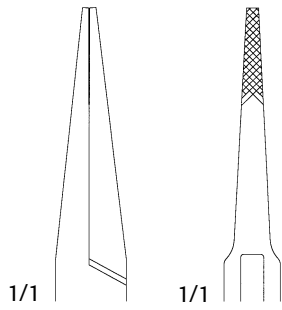

Pliers

Flat Nose Pliers

D 544 380
6" Delicate
2mm tip for cerclage wire

Long delicate jaws are perfect for pulling K-Wires, especially in hard to reach sites.

Long Jaw Needle Nose Pliers

D 544 400
7" Parallel Grooved Jaws
2mm tip
Jaw length: 2-1/4"

Flat Nose K-Wire Pliers with Groove

D 544 440
7", 6mm tip

Flat Nose K-Wire Pliers

D 544 460
7", 6mm tip