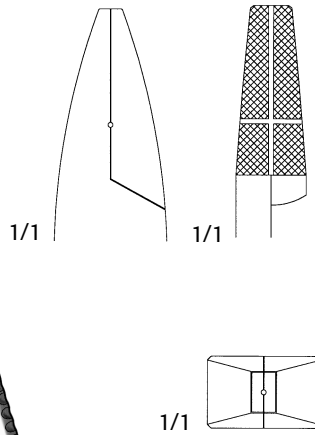

Pliers

Flat Nose Pliers

D 544 380
6" Delicate
2mm tip for cerclage wire

Long delicate jaws are perfect for pulling K-Wires, especially in hard to reach sites.

Long Jaw Needle Nose Pliers

D 544 400
7" Parallel Grooved Jaws
2mm tip
Jaw length: 2-1/4"

Flat Nose K-Wire Pliers with Groove

D 544 440
7", 6mm tip

Flat Nose K-Wire Pliers

D 544 460
7", 6mm tip