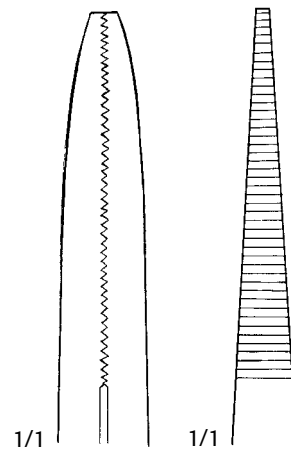

Pliers

Flat Nose Pliers

D 544 380
6" Delicate
2mm tip for cerclage wire

Long delicate jaws are perfect for pulling K-Wires, especially in hard to reach sites.

Long Jaw Needle Nose Pliers

D 544 400
7" Parallel Grooved Jaws
2mm tip
Jaw length: 2-1/4"

Flat Nose K-Wire Pliers with Groove

D 544 440
7", 6mm tip

Flat Nose K-Wire Pliers

D 544 460
7", 6mm tip