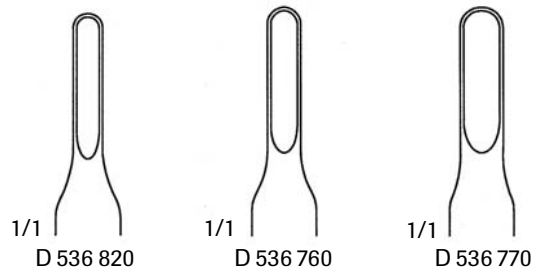

Rongeurs and Trephines

Leksell Rongeur

9", 15° Curve

D 536 820	3x16mm bite	D 536 780	6x16mm bite
D 536 760	4x16mm bite	D 536 790	7x16mm bite
D 536 770	5x16mm bite	D 536 800	8x16mm bite

*Designed for bone biopsy.
Also facilitates removal of
broken bone screws.*

Michele Trephine

D 544 290	7" Small, 3mm inside diameter, 5mm outside diameter
D 544 300	7" Medium, 4mm inside diameter, 6mm outside diameter
D 544 310	7" Large, 6mm inside diameter, 8mm outside diameter