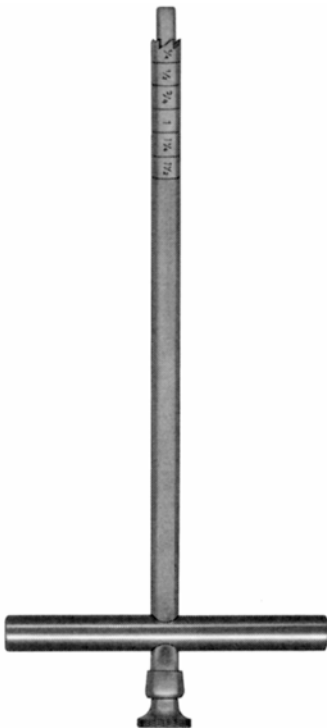

Rongeurs and Trephines

Leksell Rongeur

9", 15° Curve

D 536 820	3x16mm bite	D 536 780	6x16mm bite
D 536 760	4x16mm bite	D 536 790	7x16mm bite
D 536 770	5x16mm bite	D 536 800	8x16mm bite

*Designed for bone biopsy.
Also facilitates removal of
broken bone screws.*

Michele Trephine

D 544 290	7" Small, 3mm inside diameter, 5mm outside diameter
D 544 300	7" Medium, 4mm inside diameter, 6mm outside diameter
D 544 310	7" Large, 6mm inside diameter, 8mm outside diameter