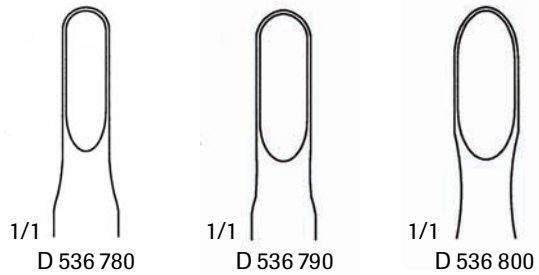

Rongeurs and Trephines

Leksell Rongeur

9", 15° Curve

D 536 820	3x16mm bite	D 536 780	6x16mm bite
D 536 760	4x16mm bite	D 536 790	7x16mm bite
D 536 770	5x16mm bite	D 536 800	8x16mm bite

*Designed for bone biopsy.
Also facilitates removal of
broken bone screws.*

Michele Trephine

D 544 290	7" Small, 3mm inside diameter, 5mm outside diameter
D 544 300	7" Medium, 4mm inside diameter, 6mm outside diameter
D 544 310	7" Large, 6mm inside diameter, 8mm outside diameter