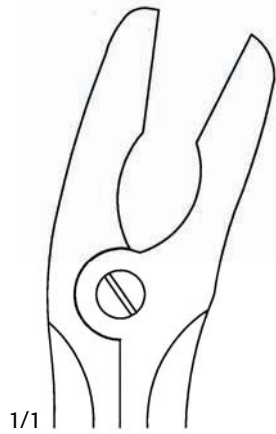

Rongeurs and Trephines

Leksell Rongeur

9", 15° Curve

D 536 820	3x16mm bite	D 536 780	6x16mm bite
D 536 760	4x16mm bite	D 536 790	7x16mm bite
D 536 770	5x16mm bite	D 536 800	8x16mm bite

*Designed for bone biopsy.
Also facilitates removal of
broken bone screws.*

Michele Trephine

D 544 290	7" Small, 3mm inside diameter, 5mm outside diameter
D 544 300	7" Medium, 4mm inside diameter, 6mm outside diameter
D 544 310	7" Large, 6mm inside diameter, 8mm outside diameter