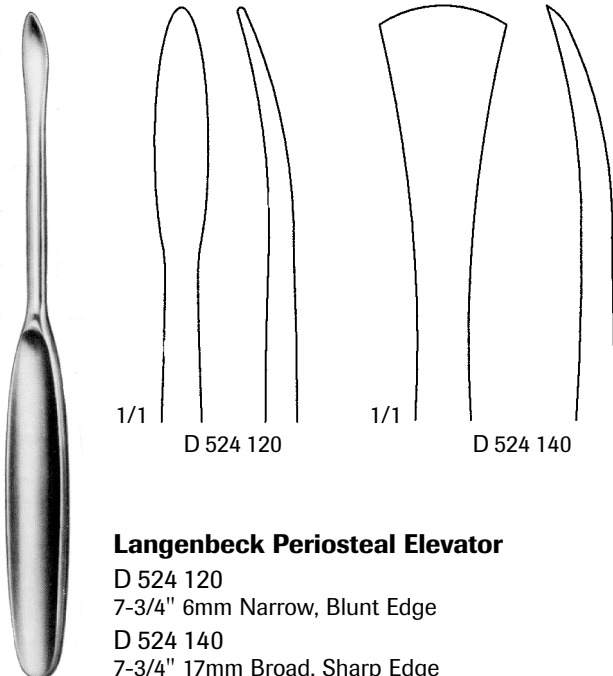

Periosteal Elevators

Sayre Periosteal Elevator
 D 642 650
 6-1/2" Sharp, Double Ended
 5mm and 9mm

Lane Periosteal Elevator
 D 523 980
 7-3/4" Narrow, 6mm Blunt Edge
 D 524 000
 7-3/4" Broad 10mm Blunt Edge

Langenbeck Periosteal Elevator
 D 524 120
 7-3/4" 6mm Narrow, Blunt Edge
 D 524 140
 7-3/4" 17mm Broad, Sharp Edge

Watson-Cheyne Elevator
 D 638 021
 7" Double Ended
 Straight/Curved