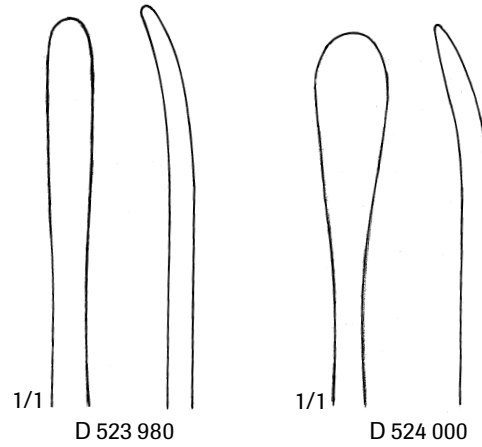

Periosteal Elevators

Sayre Periosteal Elevator
 D 642 650
 6-1/2" Sharp, Double Ended
 5mm and 9mm

Lane Periosteal Elevator
 D 523 980
 7-3/4" Narrow, 6mm Blunt Edge
 D 524 000
 7-3/4" Broad 10mm Blunt Edge

Langenbeck Periosteal Elevator
 D 524 120
 7-3/4" 6mm Narrow, Blunt Edge
 D 524 140
 7-3/4" 17mm Broad, Sharp Edge

Watson-Cheyne Elevator
 D 638 021
 7" Double Ended
 Straight/Curved