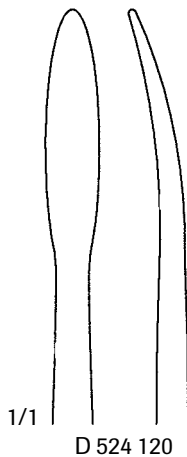

Periosteal Elevators

Sayre Periosteal Elevator
 D 642 650
 6-1/2" Sharp, Double Ended
 5mm and 9mm

D 523 980

D 524 000

Lane Periosteal Elevator
 D 523 980
 7-3/4" Narrow, 6mm Blunt Edge
 D 524 000
 7-3/4" Broad 10mm Blunt Edge

D 524 120

D 524 140

Langenbeck Periosteal Elevator
 D 524 120
 7-3/4" 6mm Narrow, Blunt Edge
 D 524 140
 7-3/4" 17mm Broad, Sharp Edge

Watson-Cheyne Elevator
 D 638 021
 7" Double Ended
 Straight/Curved