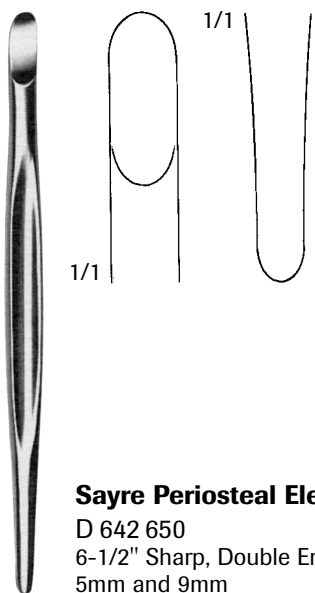

Periosteal Elevators

Sayre Periosteal Elevator
 D 642 650
 6-1/2" Sharp, Double Ended
 5mm and 9mm

D 523 980

D 524 000

Lane Periosteal Elevator
 D 523 980
 7-3/4" Narrow, 6mm Blunt Edge
 D 524 000
 7-3/4" Broad 10mm Blunt Edge

D 524 120

D 524 140

Langenbeck Periosteal Elevator
 D 524 120
 7-3/4" 6mm Narrow, Blunt Edge
 D 524 140
 7-3/4" 17mm Broad, Sharp Edge

Watson-Cheyne Elevator
 D 638 021
 7" Double Ended
 Straight/Curved