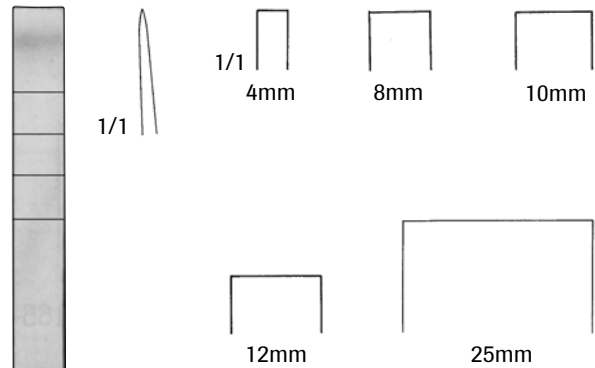

Mini-Lambotte Osteotome

5" Straight

D 525 260	4 mm	D 525 330	14mm
D 525 280	6mm	D 525 350	15mm
D 525 300	8mm	D 525 360	18mm
D 525 320	10mm	D 525 370	19mm
D 525 340	12mm	D 525 250	20mm

Lambotte Osteotome

7" Straight, with Calibration Lines

D 525 380	4mm	D 525 420	12mm
D 525 390	5mm	D 525 430	16mm
D 525 400	6mm	D 525 440	19mm
D 525 480	8mm	D 525 450	22mm
D 525 410	10mm	D 525 460	25mm

Lambotte Osteotome

9" Straight, without Calibration Lines

D 524 940	1/4"
D 524 960	1/2"
D 525 000	3/4"
D 525 040	1"
D 525 080	1-1/4"
D 525 120	1-1/2"

9" Curved, without Calibration Lines

D 525 180	1/4"
D 525 190	1/2"
D 525 200	3/4"
D 525 210	1"
D 525 220	1-1/4"
D 525 230	1-1/2"