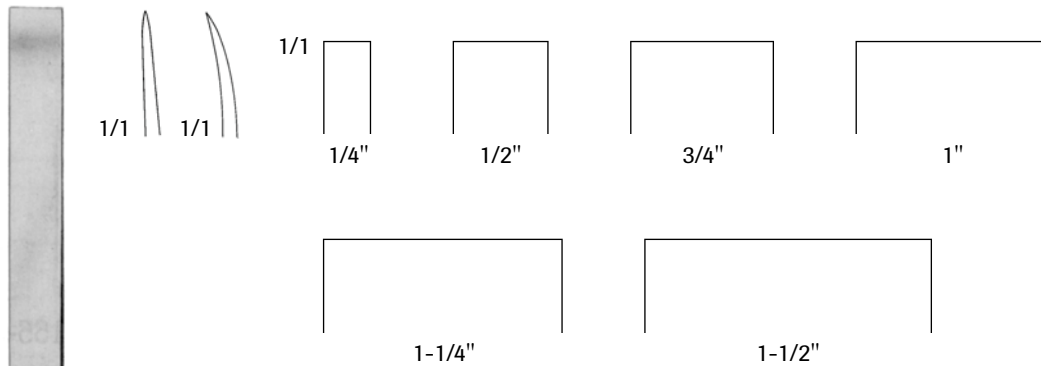

Mini-Lambotte Osteotome

5" Straight

D 525 260	4 mm	D 525 330	14mm
D 525 280	6mm	D 525 350	15mm
D 525 300	8mm	D 525 360	18mm
D 525 320	10mm	D 525 370	19mm
D 525 340	12mm	D 525 250	20mm

Lambotte Osteotome

7" Straight, with Calibration Lines

D 525 380	4mm	D 525 420	12mm
D 525 390	5mm	D 525 430	16mm
D 525 400	6mm	D 525 440	19mm
D 525 480	8mm	D 525 450	22mm
D 525 410	10mm	D 525 460	25mm

Lambotte Osteotome

9" Straight, without Calibration Lines

D 524 940	1/4"
D 524 960	1/2"
D 525 000	3/4"
D 525 040	1"
D 525 080	1-1/4"
D 525 120	1-1/2"

9" Curved, without Calibration Lines

D 525 180	1/4"
D 525 190	1/2"
D 525 200	3/4"
D 525 210	1"
D 525 220	1-1/4"
D 525 230	1-1/2"