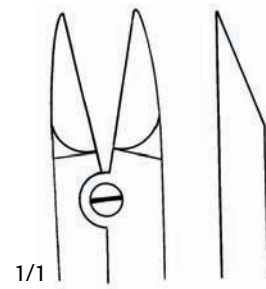

Bone Cutting Forceps

Ruskin-Liston Forceps
D 537 400 6" Straight

D 537 450

Kleinert-Kutz Forceps
Delicate Blades
D 537 450 6" Straight
D 537 470 6" Curved

D 537 470

D 537 280

D 537 300

Ruskin-Liston Forceps
Straight
D 537 280 7-1/2"
D 537 300 7-1/2" Delicate Blades