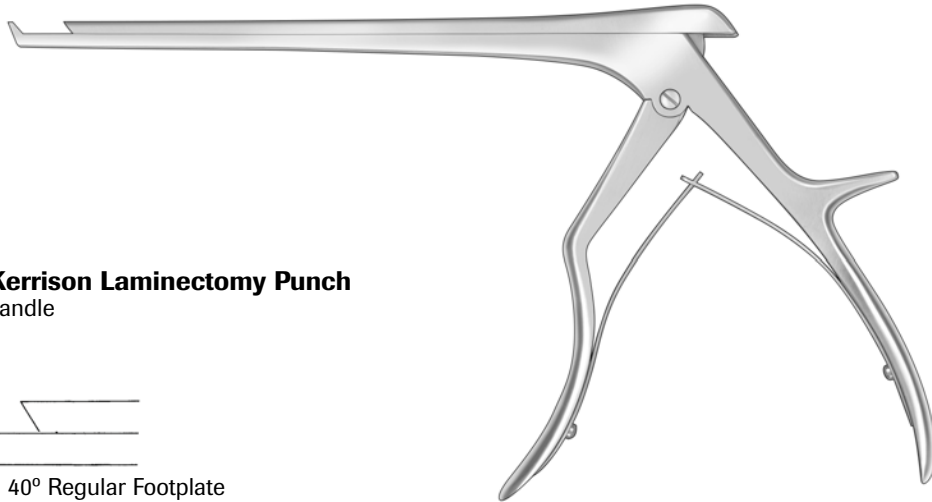

Spinal Punches

Love-Kerrison Laminectomy Punch

Large Handle

Forward 40° Regular Footplate

1/1

D 538 660
8" 2mm Bite Forward

1/1

D 538 680
8" 3mm Bite Forward

1/1

D 538 700
8" 4mm Bite Forward

1/1

D 538 720
8" 5mm Bite Forward

Kerrison Thin Footplate Punch

Forward 40° Thin Footplate

1/1

D 620 940
7" 1mm Bite Forward