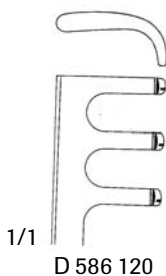

Self-Retaining Retractors

Alm Retractor

4 Blunt Prongs

D 586 040 2-3/4" Delicate

D 586 060 4" Delicate

Self-Retaining Retractor

D 586 070

4" Delicate, 4 Sharp Prongs

D 586 080

4" Delicate, 4 Blunt Prongs

*Replacement springs
available, contact your sales
representative for details.*

Jansen Retractor

D 586 120

4" 3x3 Blunt Prongs

Gelpi Retractor

Sharp Points

D 589 660 3-1/2"

D 589 680 4-1/2"

D 589 700 5-1/2"