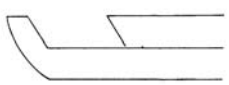

Forward 40° Regular Footplate

D 541 860
7" 2mm Bite Forward

D 541 870
7" 3mm Bite Forward

D 541 880
7" 4mm Bite Forward

D 541 890
7" 5mm Bite Forward