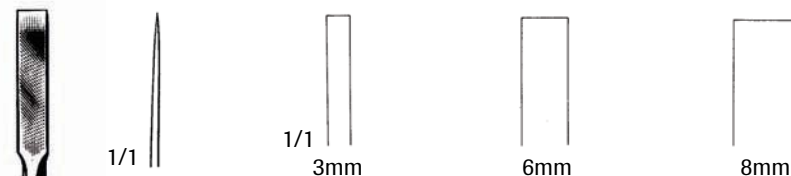

Osteotomes

The unusually long bevel of this osteotome allows the cut bone to gradually bend as it is cut.

P.I. Beveled Osteotome

7" Straight

- D 761 300 10mm
- D 761 360 20mm
- D 761 400 25mm

7" Curved

- D 761 600 5mm
- D 761 650 10mm

Osteotomes

Hoke Osteotome

5-1/4" Straight

- D 526 870 1/8" (3mm)
- D 526 880 3/16" (4mm)
- D 526 890 1/4" (6mm)
- D 526 900 5/16" (8mm)
- D 526 910 3/8" (10mm)
- D 526 920 1/2" (13mm)
- D 526 930 5/8" (16mm)
- D 526 940 3/4" (19mm)

5-1/4" Curved

- D 528 900 1/8" (3mm)
- D 528 910 3/16" (4mm)
- D 528 920 1/4" (6mm)
- D 528 930 5/16" (8mm)
- D 528 940 3/8" (10mm)
- D 528 960 1/2" (13mm)
- D 528 980 5/8" (16mm)
- D 528 990 3/4" (19mm)