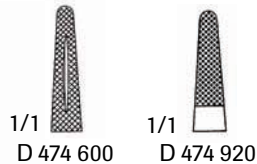

Mayo Hegar Needle Holder

Serrated		
D 474 600	5-1/4"	D 474 900 5" Carbide
D 474 620	6"	D 474 920 6" Carbide
D 474 680	7"	D 474 980 7" Carbide
D 474 740	8"	D 475 040 8" Carbide