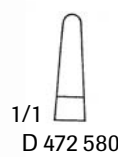

### Halsey Needle Holder

- D 472 540 5" Smooth
- D 472 550 5" Smooth, Carbide
- D 472 560 5-1/4" Serrated
- D 472 570 5" Serrated, Carbide

### Webster Needle Holder

- D 472 580 5" Smooth
- D 472 600 5" Smooth, Carbide