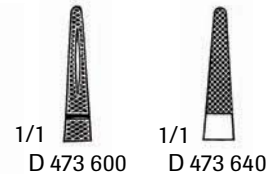

Crile-Wood (Debakey) Needle Holder

Serrated		
D 473 600	6"	D 473 640 6" Carbide
D 473 610	7"	D 473 650 7" Carbide
D 473 620	8"	D 473 660 8" Carbide
		D 473 680 9" Carbide