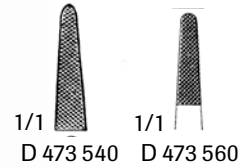

### Halsey Needle Holder

- D 472 540 5" Smooth
- D 472 550 5" Smooth, Carbide
- D 472 560 5-1/4" Serrated
- D 472 570 5" Serrated, Carbide

### Webster Needle Holder

- D 472 580 5" Smooth
- D 472 600 5" Smooth, Carbide

### Mayo Hegar Needle Holder

- |           |        |                      |
|-----------|--------|----------------------|
| Serrated  |        |                      |
| D 474 600 | 5-1/4" | D 474 900 5" Carbide |
| D 474 620 | 6"     | D 474 920 6" Carbide |
| D 474 680 | 7"     | D 474 980 7" Carbide |
| D 474 740 | 8"     | D 475 040 8" Carbide |