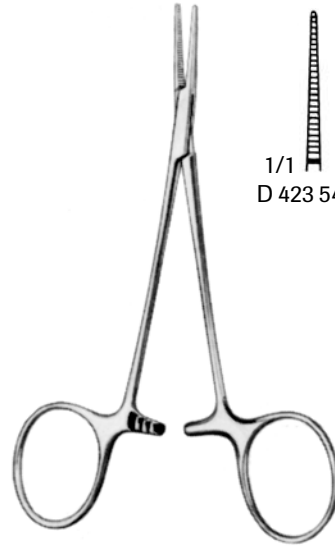

Hemostatic Forceps

Hartmann Mosquito Forceps

- D 422 530 3-1/2" Straight
- D 422 570 3-1/2" Curved

Micro Mosquito Forceps

- Extremely Fine Tips
- D 423 540 5" Straight
- D 423 550 5" Curved

Halsted Mosquito Forceps

- D 423 460 5" Straight
- D 423 480 5" Curved
- D 423 500 5" Straight, Delicate
- D 423 520 5" Curved, Delicate