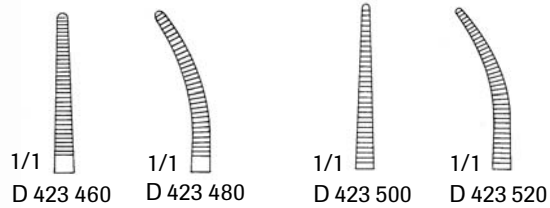

Hemostatic Forceps

Hartmann Mosquito Forceps

- D 422 530 3-1/2" Straight
- D 422 570 3-1/2" Curved

Micro Mosquito Forceps

- Extremely Fine Tips
- D 423 540 5" Straight
- D 423 550 5" Curved

Halsted Mosquito Forceps

- D 423 460 5" Straight
- D 423 480 5" Curved
- D 423 500 5" Straight, Delicate
- D 423 520 5" Curved, Delicate