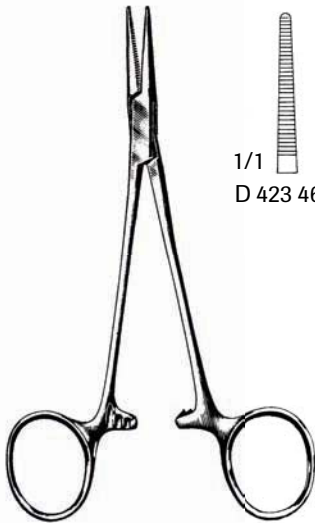

# Hemostatic Forceps

### Hartmann Mosquito Forceps

- D 422 530 3-1/2" Straight
- D 422 570 3-1/2" Curved

### Micro Mosquito Forceps

- Extremely Fine Tips
- D 423 540 5" Straight
- D 423 550 5" Curved

### Halsted Mosquito Forceps

- D 423 460 5" Straight
- D 423 480 5" Curved
- D 423 500 5" Straight, Delicate
- D 423 520 5" Curved, Delicate