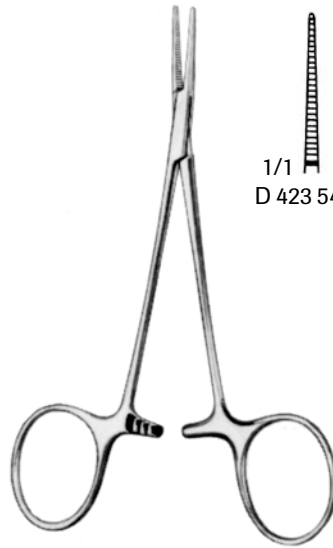

# Hemostatic Forceps

### Hartmann Mosquito Forceps

- D 422 530 3-1/2" Straight
- D 422 570 3-1/2" Curved

### Micro Mosquito Forceps

- Extremely Fine Tips
- D 423 540 5" Straight
- D 423 550 5" Curved

### Halsted Mosquito Forceps

- D 423 460 5" Straight
- D 423 480 5" Curved
- D 423 500 5" Straight, Delicate
- D 423 520 5" Curved, Delicate