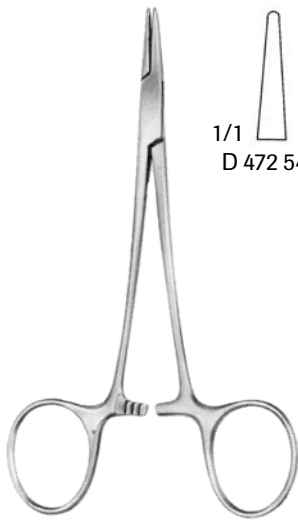

Needle Holders

Halsey Needle Holder

- D 472 540 5" Smooth
- D 472 550 5" Smooth, Carbide
- D 472 560 5-1/4" Serrated
- D 472 570 5" Serrated, Carbide

Webster Needle Holder

- D 472 580 5" Smooth
- D 472 600 5" Smooth, Carbide

Hegar Baumgartner Needle Holder

- D 473 520 5" Serrated
- D 473 540 5-3/4" Serrated
- D 473 560 5-1/2" Serrated Carbide

Mayo Hegar Needle Holder

- | | | |
|-----------|--------|----------------------|
| Serrated | | |
| D 474 600 | 5-1/4" | D 474 900 5" Carbide |
| D 474 620 | 6" | D 474 920 6" Carbide |
| D 474 680 | 7" | D 474 980 7" Carbide |
| D 474 740 | 8" | D 475 040 8" Carbide |

Crile-Wood (Debaquey) Needle Holder

- | | | |
|-----------|----|----------------------|
| Serrated | | |
| D 473 600 | 6" | D 473 640 6" Carbide |
| D 473 610 | 7" | D 473 650 7" Carbide |
| D 473 620 | 8" | D 473 660 8" Carbide |
| | | D 473 680 9" Carbide |