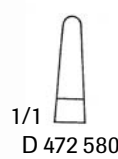

Needle Holders

Halsey Needle Holder

- D 472 540 5" Smooth
- D 472 550 5" Smooth, Carbide
- D 472 560 5-1/4" Serrated
- D 472 570 5" Serrated, Carbide

Webster Needle Holder

- D 472 580 5" Smooth
- D 472 600 5" Smooth, Carbide

Hegar Baumgartner Needle Holder

- D 473 520 5" Serrated
- D 473 540 5-3/4" Serrated
- D 473 560 5-1/2" Serrated Carbide

Mayo Hegar Needle Holder

- | | | |
|-----------|--------|----------------------|
| Serrated | | |
| D 474 600 | 5-1/4" | D 474 900 5" Carbide |
| D 474 620 | 6" | D 474 920 6" Carbide |
| D 474 680 | 7" | D 474 980 7" Carbide |
| D 474 740 | 8" | D 475 040 8" Carbide |

Crile-Wood (Debaquey) Needle Holder

- | | | |
|-----------|----|----------------------|
| Serrated | | |
| D 473 600 | 6" | D 473 640 6" Carbide |
| D 473 610 | 7" | D 473 650 7" Carbide |
| D 473 620 | 8" | D 473 660 8" Carbide |
| | | D 473 680 9" Carbide |