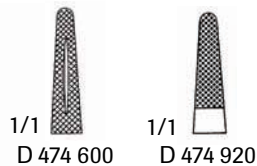

Needle Holders

Halsey Needle Holder

- D 472 540 5" Smooth
- D 472 550 5" Smooth, Carbide
- D 472 560 5-1/4" Serrated
- D 472 570 5" Serrated, Carbide

Webster Needle Holder

- D 472 580 5" Smooth
- D 472 600 5" Smooth, Carbide

Hegar Baumgartner Needle Holder

- D 473 520 5" Serrated
- D 473 540 5-3/4" Serrated
- D 473 560 5-1/2" Serrated Carbide

Mayo Hegar Needle Holder

- | | | |
|-----------|--------|----------------------|
| Serrated | | |
| D 474 600 | 5-1/4" | D 474 900 5" Carbide |
| D 474 620 | 6" | D 474 920 6" Carbide |
| D 474 680 | 7" | D 474 980 7" Carbide |
| D 474 740 | 8" | D 475 040 8" Carbide |

Crile-Wood (Debaquey) Needle Holder

- | | | |
|-----------|----|----------------------|
| Serrated | | |
| D 473 600 | 6" | D 473 640 6" Carbide |
| D 473 610 | 7" | D 473 650 7" Carbide |
| D 473 620 | 8" | D 473 660 8" Carbide |
| | | D 473 680 9" Carbide |