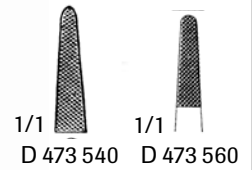

Needle Holders

Halsey Needle Holder

- D 472 540 5" Smooth
- D 472 550 5" Smooth, Carbide
- D 472 560 5-1/4" Serrated
- D 472 570 5" Serrated, Carbide

Webster Needle Holder

- D 472 580 5" Smooth
- D 472 600 5" Smooth, Carbide

Hegar Baumgartner Needle Holder

- D 473 520 5" Serrated
- D 473 540 5-3/4" Serrated
- D 473 560 5-1/2" Serrated Carbide

Mayo Hegar Needle Holder

- | | | |
|-----------|--------|----------------------|
| Serrated | | |
| D 474 600 | 5-1/4" | D 474 900 5" Carbide |
| D 474 620 | 6" | D 474 920 6" Carbide |
| D 474 680 | 7" | D 474 980 7" Carbide |
| D 474 740 | 8" | D 475 040 8" Carbide |

Crile-Wood (Debaquey) Needle Holder

- | | | |
|-----------|----|----------------------|
| Serrated | | |
| D 473 600 | 6" | D 473 640 6" Carbide |
| D 473 610 | 7" | D 473 650 7" Carbide |
| D 473 620 | 8" | D 473 660 8" Carbide |
| | | D 473 680 9" Carbide |