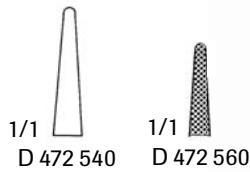

Needle Holders

Halsey Needle Holder

- D 472 540 5" Smooth
- D 472 550 5" Smooth, Carbide
- D 472 560 5-1/4" Serrated
- D 472 570 5" Serrated, Carbide

Webster Needle Holder

- D 472 580 5" Smooth
- D 472 600 5" Smooth, Carbide

Hegar Baumgartner Needle Holder

- D 473 520 5" Serrated
- D 473 540 5-3/4" Serrated
- D 473 560 5-1/2" Serrated Carbide

Mayo Hegar Needle Holder

- | | | |
|-----------|--------|----------------------|
| Serrated | | |
| D 474 600 | 5-1/4" | D 474 900 5" Carbide |
| D 474 620 | 6" | D 474 920 6" Carbide |
| D 474 680 | 7" | D 474 980 7" Carbide |
| D 474 740 | 8" | D 475 040 8" Carbide |

Crile-Wood (Debaquey) Needle Holder

- | | | |
|-----------|----|----------------------|
| Serrated | | |
| D 473 600 | 6" | D 473 640 6" Carbide |
| D 473 610 | 7" | D 473 650 7" Carbide |
| D 473 620 | 8" | D 473 660 8" Carbide |
| | | D 473 680 9" Carbide |