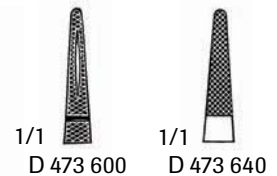

Needle Holders

Halsey Needle Holder

- D 472 540 5" Smooth
- D 472 550 5" Smooth, Carbide
- D 472 560 5-1/4" Serrated
- D 472 570 5" Serrated, Carbide

Webster Needle Holder

- D 472 580 5" Smooth
- D 472 600 5" Smooth, Carbide

Hegar Baumgartner Needle Holder

- D 473 520 5" Serrated
- D 473 540 5-3/4" Serrated
- D 473 560 5-1/2" Serrated Carbide

Mayo Hegar Needle Holder

- | | | |
|-----------|--------|----------------------|
| Serrated | | |
| D 474 600 | 5-1/4" | D 474 900 5" Carbide |
| D 474 620 | 6" | D 474 920 6" Carbide |
| D 474 680 | 7" | D 474 980 7" Carbide |
| D 474 740 | 8" | D 475 040 8" Carbide |

Crile-Wood (Debaquey) Needle Holder

- | | | |
|-----------|----|----------------------|
| Serrated | | |
| D 473 600 | 6" | D 473 640 6" Carbide |
| D 473 610 | 7" | D 473 650 7" Carbide |
| D 473 620 | 8" | D 473 660 8" Carbide |
| | | D 473 680 9" Carbide |