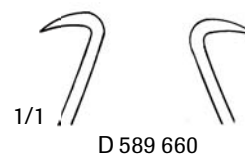

### Alm Retractor

4 Blunt Prongs

D 586 040 2-3/4" Delicate

D 586 060 4" Delicate

### Self-Retaining Retractor

D 586 070

4" Delicate, 4 Sharp Prongs

D 586 080

4" Delicate, 4 Blunt Prongs

*Replacement springs  
available, contact your sales  
representative for details.*

### Jansen Retractor

D 586 120

4" 3x3 Blunt Prongs

### Gelpi Retractor

Sharp Points

D 589 660 3-1/2"

D 589 680 4-1/2"

D 589 700 5-1/2"