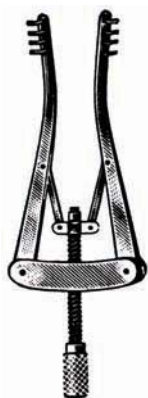

# Self-Retaining Retractors

### Alm Retractor

4 Blunt Prongs

D 586 040 2-3/4" Delicate

D 586 060 4" Delicate

### Jansen Retractor

D 586 120

4" 3x3 Blunt Prongs

### Gelpi Retractor

Sharp Points

D 589 660 3-1/2"

D 589 680 4-1/2"

D 589 700 5-1/2"