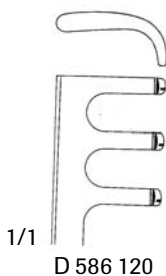

### Alm Retractor

4 Blunt Prongs

D 586 040 2-3/4" Delicate

D 586 060 4" Delicate

### Self-Retaining Retractor

D 586 070

4" Delicate, 4 Sharp Prongs

D 586 080

4" Delicate, 4 Blunt Prongs

*Replacement springs  
available, contact your sales  
representative for details.*

### Jansen Retractor

D 586 120

4" 3x3 Blunt Prongs

### Gelpi Retractor

Sharp Points

D 589 660 3-1/2"

D 589 680 4-1/2"

D 589 700 5-1/2"