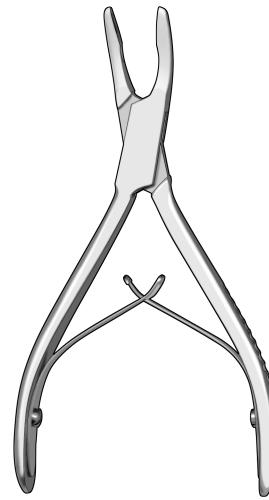

Rongeurs

Micro Friedman Rongeur

1.5x5mm Bite

- D 534 300 5-1/2" Straight
- D 534 320 5-1/2" 30° Angled
- D 534 340 5-1/2" 90° Angled
- D R11 550 Replacement Springs (2)

Friedman Rongeur

4x11mm Bite

- D 534 520
- 5-1/2" Curved Delicate

Mini-Friedman Rongeur

2x8mm Bite, Delicate

- D 534 530 6" Straight
- D 534 540 6" Curved

Dean (Blumenthal) Rongeur

4x11mm Bite

- D 534 560 6" 30° Curve