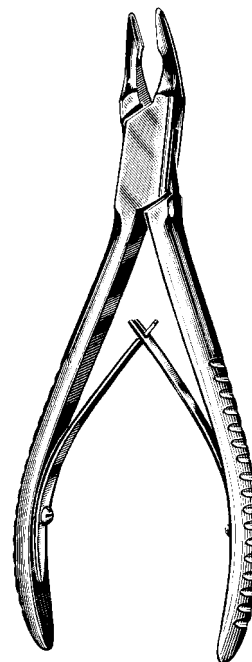

Rongeurs

Micro Friedman Rongeur

1.5x5mm Bite

- D 534 300 5-1/2" Straight
- D 534 320 5-1/2" 30° Angled
- D 534 340 5-1/2" 90° Angled
- D R11 550 Replacement Springs (2)

Friedman Rongeur

4x11mm Bite

- D 534 520
- 5-1/2" Curved Delicate

Mini-Friedman Rongeur

2x8mm Bite, Delicate

- D 534 530 6" Straight
- D 534 540 6" Curved

Dean (Blumenthal) Rongeur

4x11mm Bite

- D 534 560 6" 30° Curve