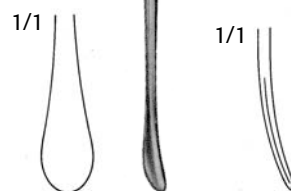

Elevators

Freer Elevator
 D 638 040
 7-1/2" Double Ended
 5mm Sharp/Blunt

Penfield Elevator
 D 638 140
 7" Style #1 Double Ended

Penfield Elevator
 D 638 160
 7-3/4" Style #2 Double Ended

Penfield Elevator
 D 638 180
 7-3/4" Style #3 Double Ended

Penfield Elevator
 D 638 200
 8" Style #4 Single Ended

Penfield Elevator
 D 638 220
 7-1/2" Style #5 Double Ended