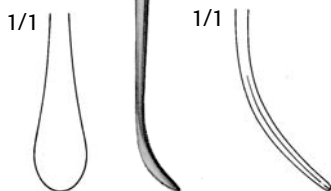

Elevators

Freer Elevator
 D 638 040
 7-1/2" Double Ended
 5mm Sharp/Blunt

Penfield Elevator
 D 638 140
 7" Style #1 Double Ended

Penfield Elevator
 D 638 160
 7-3/4" Style #2 Double Ended

Penfield Elevator
 D 638 180
 7-3/4" Style #3 Double Ended

Penfield Elevator
 D 638 200
 8" Style #4 Single Ended

Penfield Elevator
 D 638 220
 7-1/2" Style #5 Double Ended